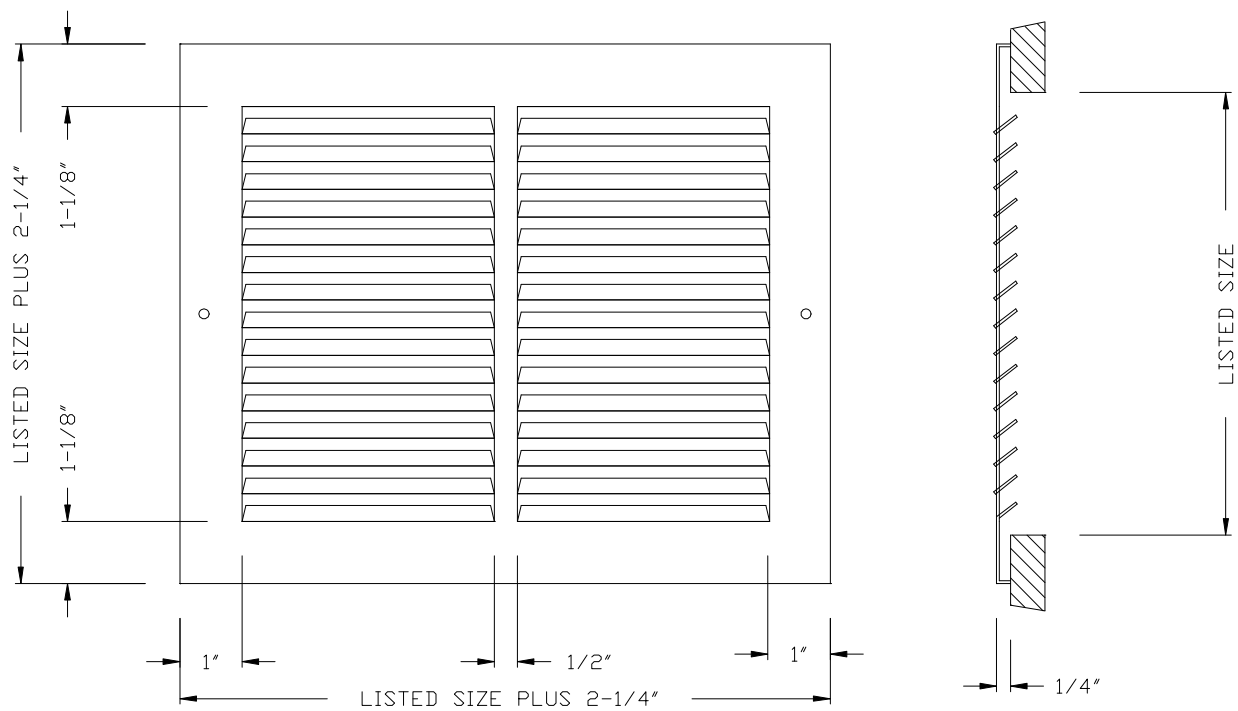

## MODEL 1400 – RETURN AIR GRILLE

1. STEEL CONSTRUCTION
2. ½" SPACED LOUVERS
3. FIXED FINS SET AT 50 DEGREE ANGLE
4. WHITE (01) FINISH

1400														
	Width													
Height	6"	8"	10"	12"	14"	16"	18"	20"	22"	24"	25"	28"	30"	36"
4"	X	X	X	X	X	X	X	X		X			X	
6"	X	X	X	X	X	X	X	X		X			X	X
8"		X	X	X	X	X	X	X		X			X	X
10"			X	X	X	X	X	X		X			X	X
12"				X	X	X	X	X		X			X	X
14"		X	X		X	X	X	X		X	X	X	X	X
16"		X		X	X	X	X	X		X	X		X	X
18"				X	X		X	X		X	X		X	X
20"		X	X	X	X	X	X	X		X			X	X
24"		X	X	X	X	X	X	X	X	X			X	X
25"					X	X	X				X			
30"			X	X	X	X	X	X		X			X	
36"				X	X		X	X		X			X	X