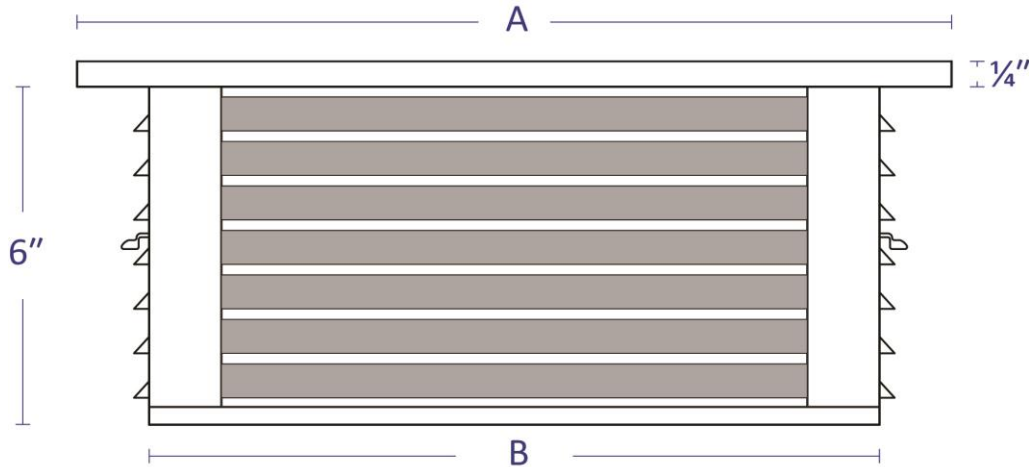

Submitted by: \_\_\_\_\_

Date: \_\_\_\_\_

High Velocity Evaporative Cooler

Ceiling Diffuser

**Model:**

Size	A	B
10x10	13"	10.25"
12x12	15"	12.25"
14x14	17"	14.25"
16x16	19"	16.25"
18x18	21"	18.25"
20x20	23"	20.25"
22x22	25"	22.25"
22x22T	23.75"	21.00"
24x24	27"	24.25"
26x26	29"	26.25"
30x30	33"	30.25"
32x32	35"	32.25"

**Model Features**

- Adjustable shutter dampers on all sides
- 22 gauge steel for longer product life
- Durable white powder coat finish
- High volume air delivery
- Suitable for evaporator blower system

**Material:** Steel

**Face:** Adjustable Louvered

**Model Size:**

Project Name: \_\_\_\_\_

Architect: \_\_\_\_\_

Project Location: \_\_\_\_\_

Engineer: \_\_\_\_\_

Contractor: \_\_\_\_\_