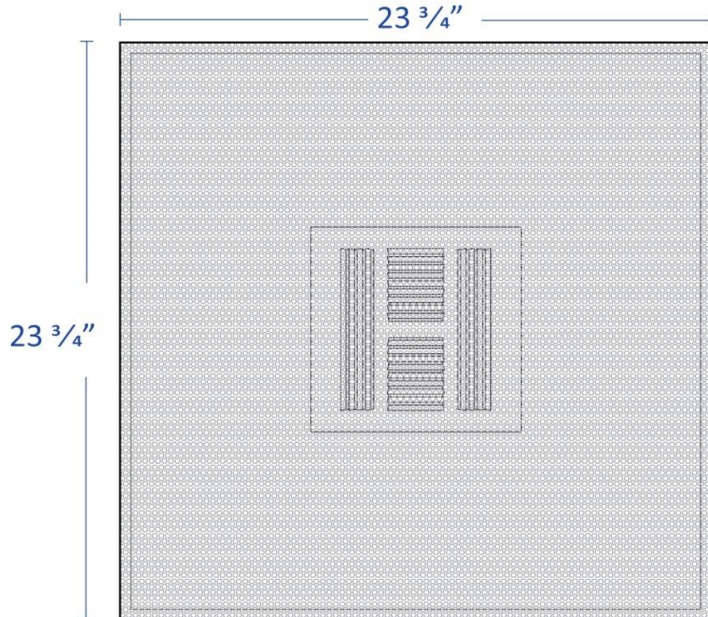

Submitted by: _____

Date: _____

Perforated Face

Fiberglass-supply

Model:

Available Options

Ductboard

Model Features

- Perforated steel
- Durable white powder coat finish
- 4 way directional air control blade

Material: Steel

Face: Perforated

Model Size:

Project Name: _____

Architect: _____

Project Location: _____

Engineer: _____