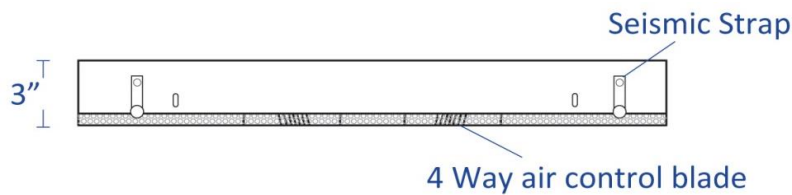

- Perforated steel
- Durable white powder coat finish
- 4 way directional air control blade

Material: Steel

Face: Perforated

Model Size:

Project Name: _____

Architect: _____

Project Location: _____

Engineer: _____