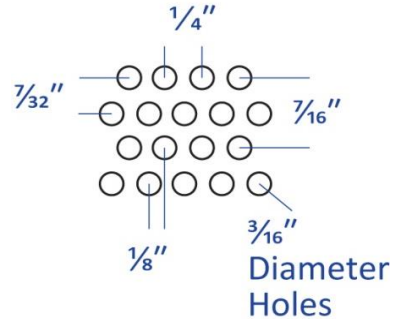

Submitted by: _____

Date: _____

Perforated Face

Fiberglass-supply

Model:

Available Options

Ductboard

Model Features

- Perforated steel
- Durable white powder coat finish
- 4 way directional air control blade

Material: Steel

Face: Perforated

Model Size:

Project Name: _____

Architect: _____

Project Location: _____

Engineer: _____