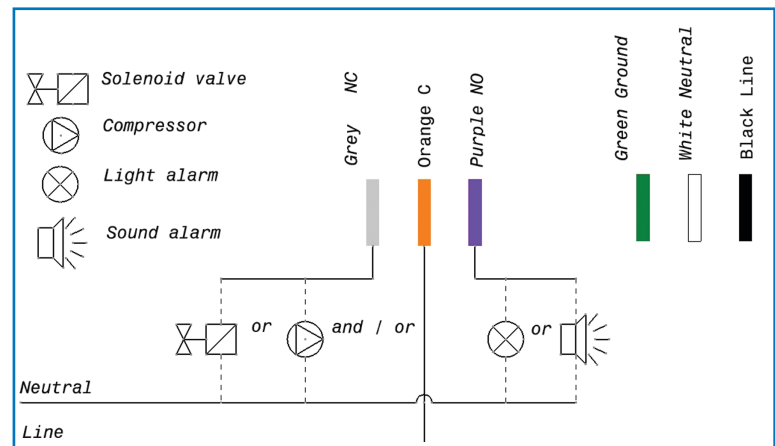

Safety Switch and Main Wiring