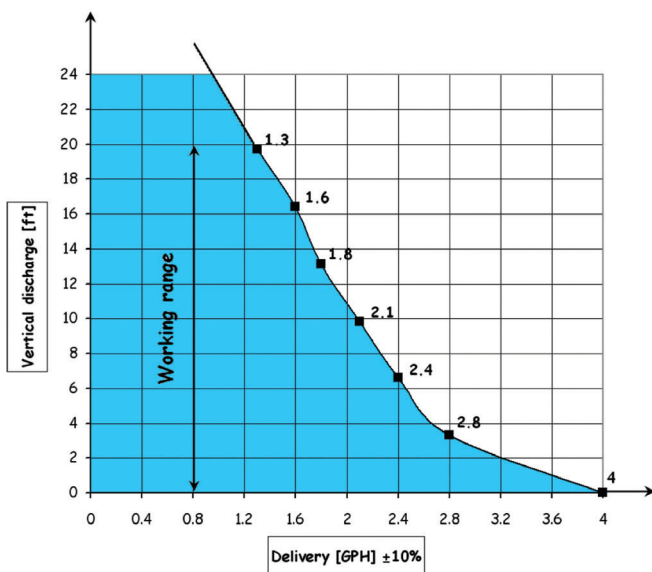

Specifications

Voltages:	115 / 230 VAC Single Phase
Hertz:	50/60
Watts:	19
Rating:	70% duty cycle (example 7 seconds on / 3 seconds off)
Safety switch contacts:	5 amp maximum resistive @ 250 VAC
Safety switch wiring:	3-wire = Orange (Common) / Purple (Normally Open) / Grey (Normally Closed)
Working temperature:	41°F to 113°F (5°C to 45°C)
Storage temperature:	37°F to 158°F (3°C to 70°C)