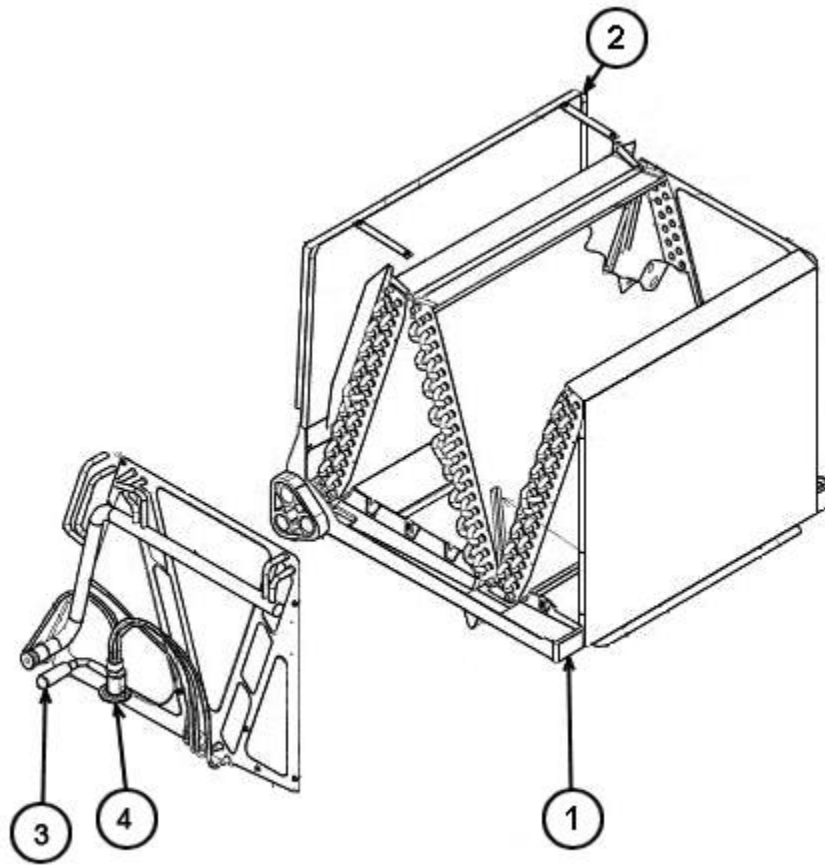

Active Coils

RCSM-HU6024CU

Parts List
12-March-2013

*This parts list is current as of the above revision date.
See <http://www.rheempartslists.net/92-42800-RCSM-HU6024CU.pdf> for the current revision.*

No.	Notes	Part Description	Part No.
1	Stk	Drain Pan - Vertical	68-101129-04
2		Drain Pan - Horizontal	RXHH-A05
3		Elbow	AE-101977-04
4	Stk	TXV	61-102993-03
		Coil Brace	AE-101737-01

Coil Assembly