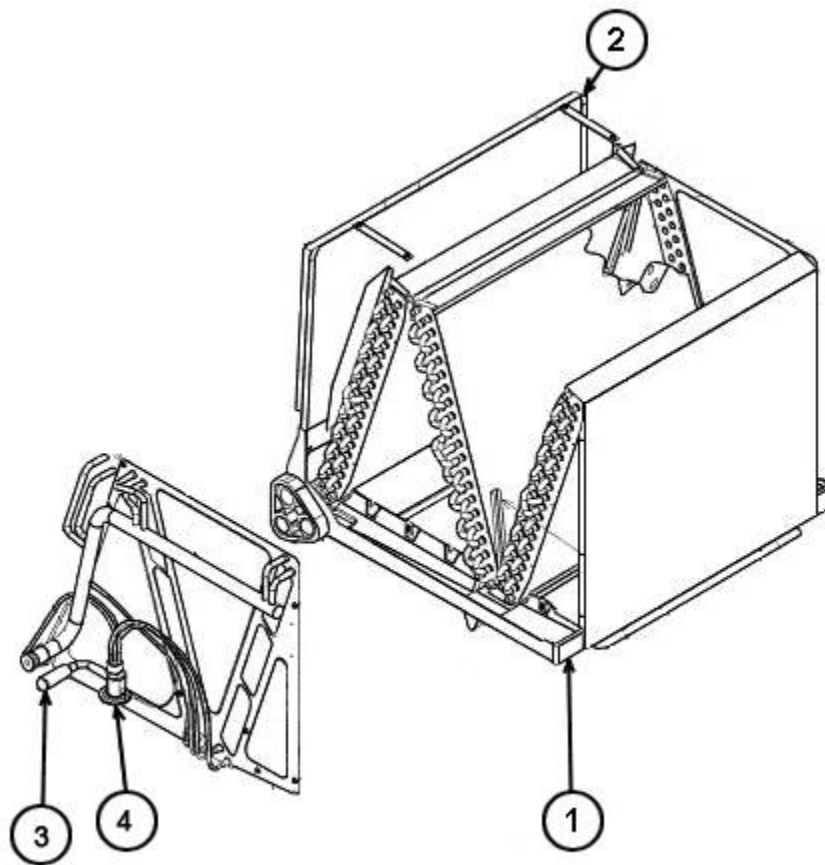

# RCSM-HM3621AU

Parts List  
12-March-2013

*This parts list is current as of the above revision date.  
See <http://www.rheempartslists.net/92-42800-RCSM-HM3621AU.pdf> for the current revision.*

No.	Notes	Part Description	Part No.
1	Stk	Drain Pan - Vertical	68-101129-03
2	Stk	Drain Pan - Horizontal	AE-101128-01
3		Elbow (90 deg)	82-101977-01
4	Stk	TXV	611021
		Strainer - Before M1907	83-26020-04
		Strainer - After M1907	83-25316-02