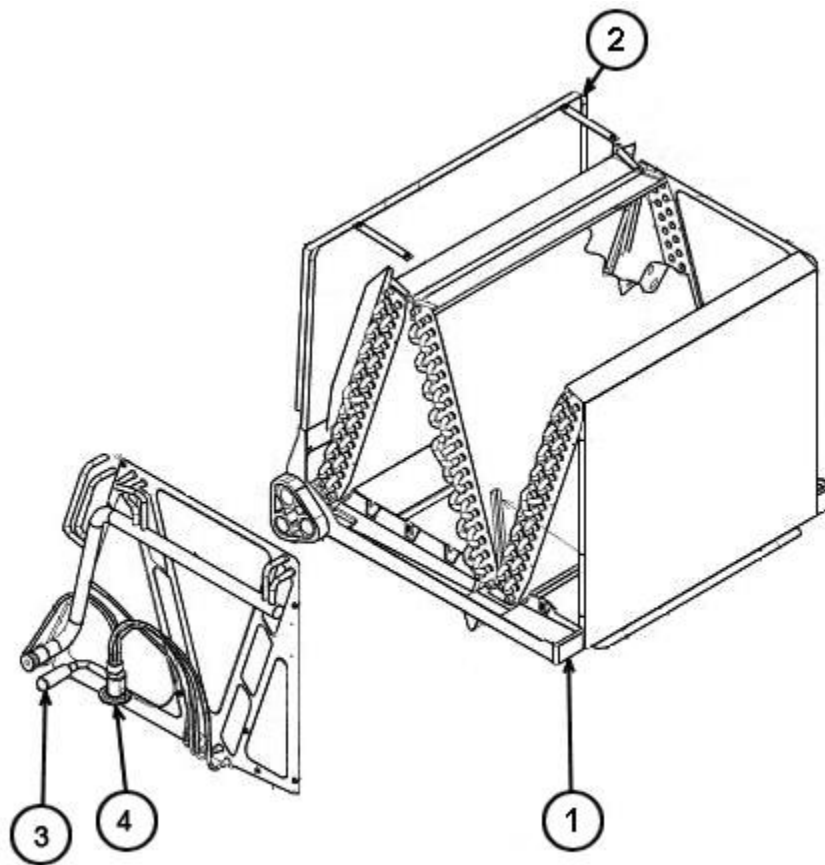

# RCSM-HM2421CU

Parts List  
12-March-2013

*This parts list is current as of the above revision date.  
See <http://www.rheempartslists.net/92-42800-RCSM-HM2421CU.pdf> for the current revision.*

No.	Notes	Part Description	Part No.
1	Stk	Drain Pan - Vertical	68-101129-03
2	Stk	Drain Pan - Horizontal	AE-101128-01
3		Elbow	AE-101977-04
4	Stk	TXV	61-102993-04