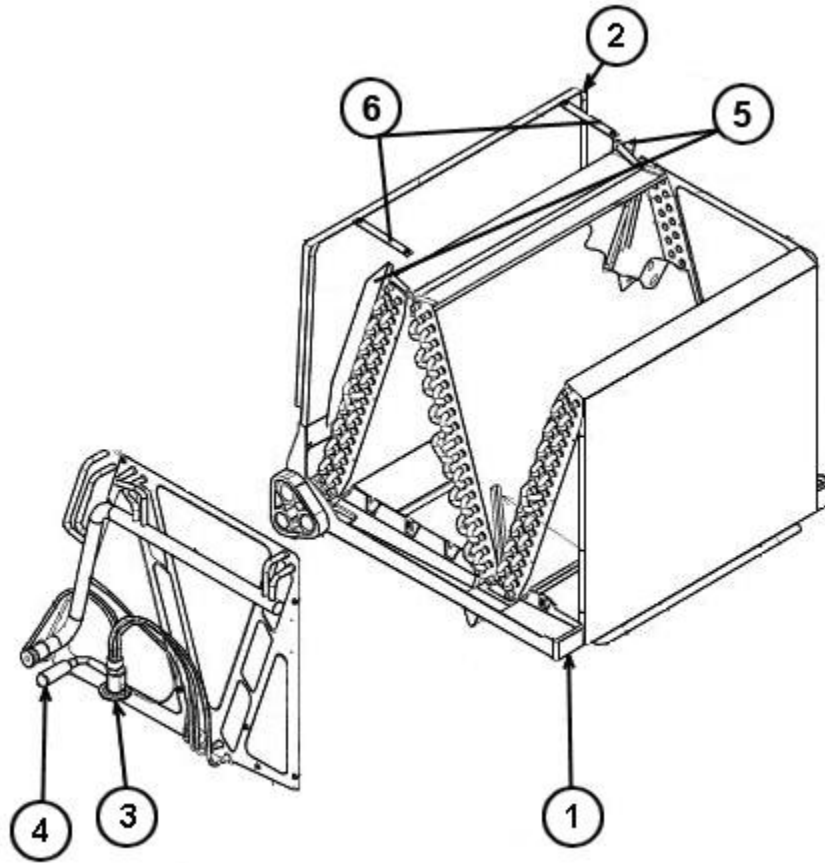

Active Coils

RCSL-HU6024TU

Parts List
16-October-2014

*This parts list is current as of the above revision date.
See <http://www.rheempartslists.net/92-42800-RCSL-HU6024TU.pdf> for the current revision.*

No.	Notes	Part Description	Part No.
		Drain Plug	68-100070-01
1	Stk	Drain Pan - Vertical	68-101129-04
2		Horizontal Adapter Kit - Includes Straps and Shields	RXHH-A05
3	Stk	TXV	61-102993-03
4		Elbow	82-101977-04
		Coil Brace	AE-101737-01