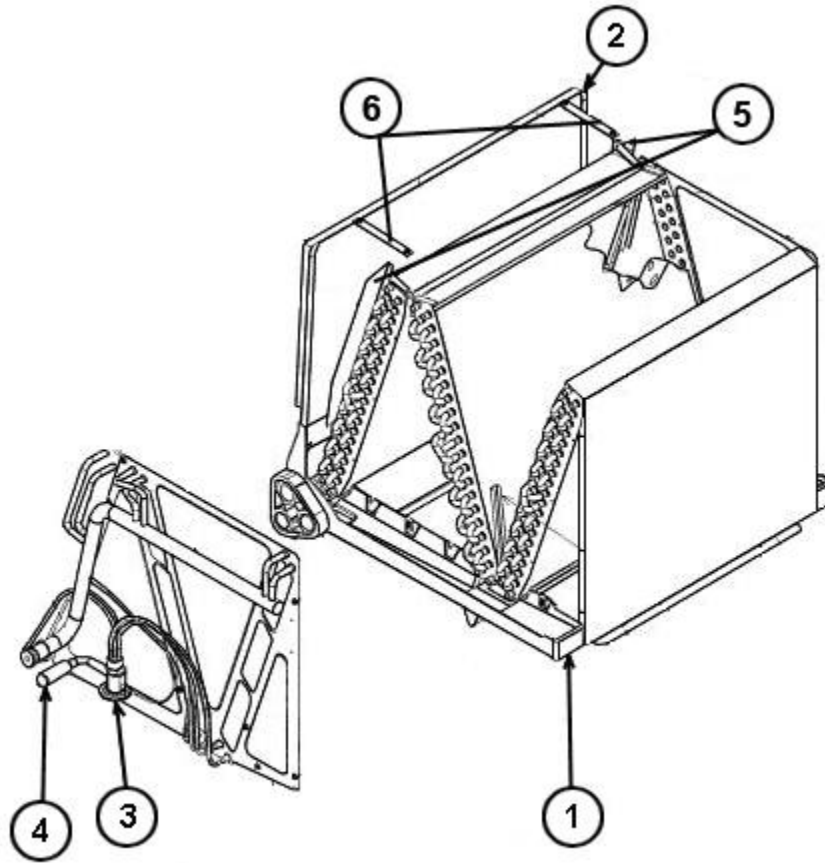

Active Coils

RCSL-HU6024CU

Parts List
16-October-2014

*This parts list is current as of the above revision date.
See <http://www.rheempartslists.net/92-42800-RCSL-HU6024CU.pdf> for the current revision.*

No.	Notes	Part Description	Part No.
		Drain Plug	68-100070-01
1	Stk	Drain Pan - Vertical	68-101129-04
2		Horizontal Adapter Kit - Includes Straps and Shields	RXHH-A05
3	Stk	TXV	61-102993-03
4		Elbow	82-101977-04
		Coil Brace	AE-101737-01