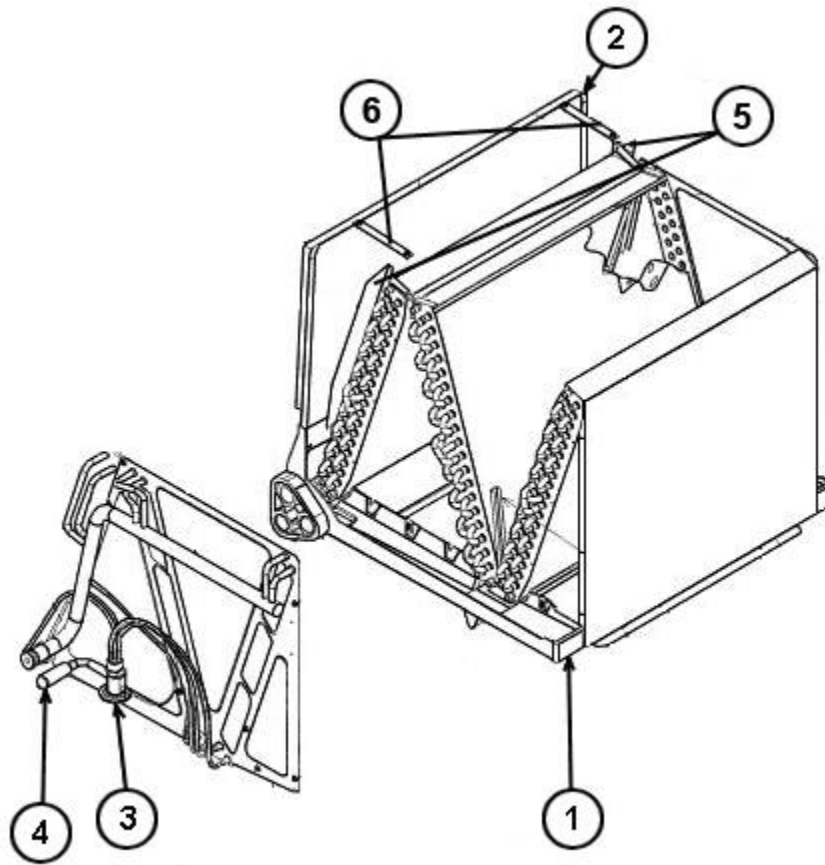

# RCSL-HU4824TU

Parts List  
16-October-2014

*This parts list is current as of the above revision date.  
See <http://www.rheempartslists.net/92-42800-RCSL-HU4824TU.pdf> for the current revision.*

No.	Notes	Part Description	Part No.
		Drain Plug	68-100070-01
1	Stk	Drain Pan - Vertical	68-101129-04
2		Horizontal Adapter Kit - Includes Straps and Shields	RXHH-A04
3	Stk	TXV	61-102993-02
4		Elbow	82-101977-04