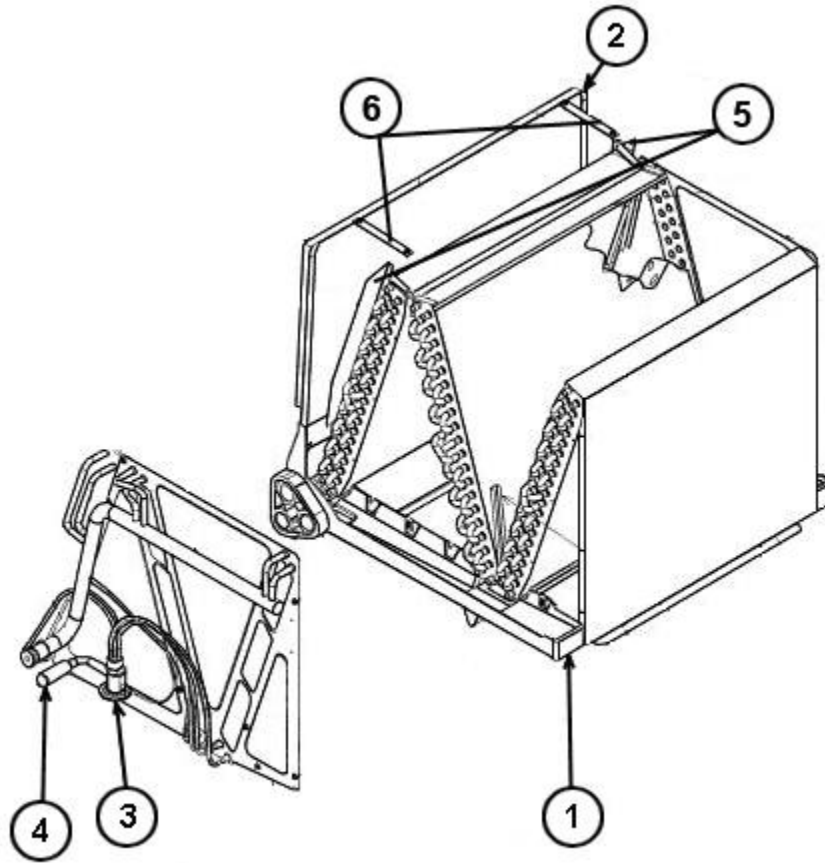

Active Coils

RCSL-HU4824CU

Parts List
16-October-2014

*This parts list is current as of the above revision date.
See <http://www.rheempartslists.net/92-42800-RCSL-HU4824CU.pdf> for the current revision.*

No.	Notes	Part Description	Part No.
		Drain Plug	68-100070-01
1	Stk	Drain Pan - Vertical	68-101129-04
2		Horizontal Adapter Kit - Includes Straps and Shields	RXHH-A04
3	Stk	TXV	61-102993-02
4		Elbow	82-101977-04