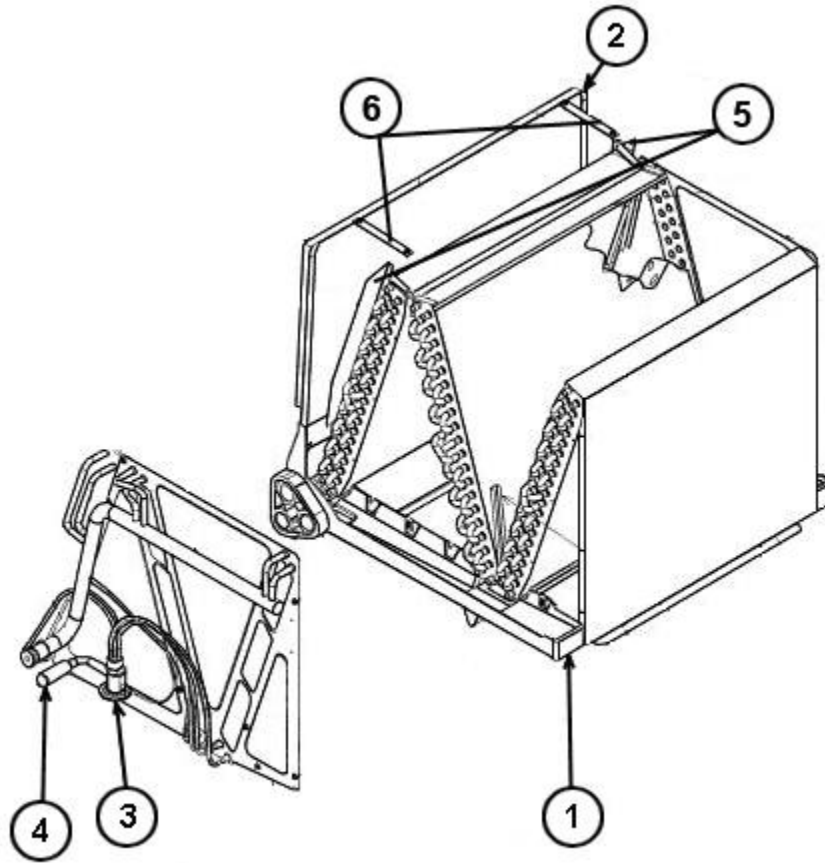

# RCSL-HU4821TU

Parts List  
16-October-2014

*This parts list is current as of the above revision date.  
See <http://www.rheempartslists.net/92-42800-RCSL-HU4821TU.pdf> for the current revision.*

No.	Notes	Part Description	Part No.
		Drain Plug	68-100070-01
1	Stk	Drain Pan - Vertical	68-101129-03
2		Horizontal Adapter Kit - Includes Straps and Shields	RXHH-A04
3	Stk	TXV	61-102993-02
4		Elbow	82-101977-04