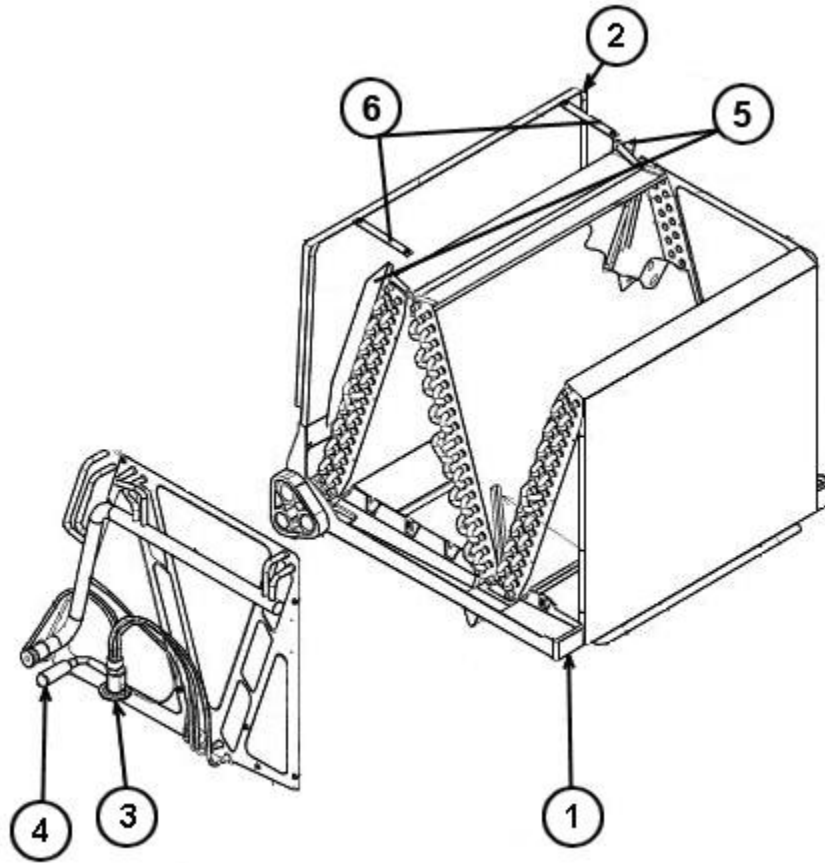

# RCSL-HU3821TU

Parts List  
16-October-2014

*This parts list is current as of the above revision date.  
See <http://www.rheempartslists.net/92-42800-RCSL-HU3821TU.pdf> for the current revision.*

No.	Notes	Part Description	Part No.
		Drain Plug	68-100070-01
1	Stk	Drain Pan - Vertical	68-101129-03
2		Horizontal Adapter Kit - Includes Straps and Shields	RXHH-A04
3	Stk	TXV	61-102993-01
4		Elbow	82-101977-04