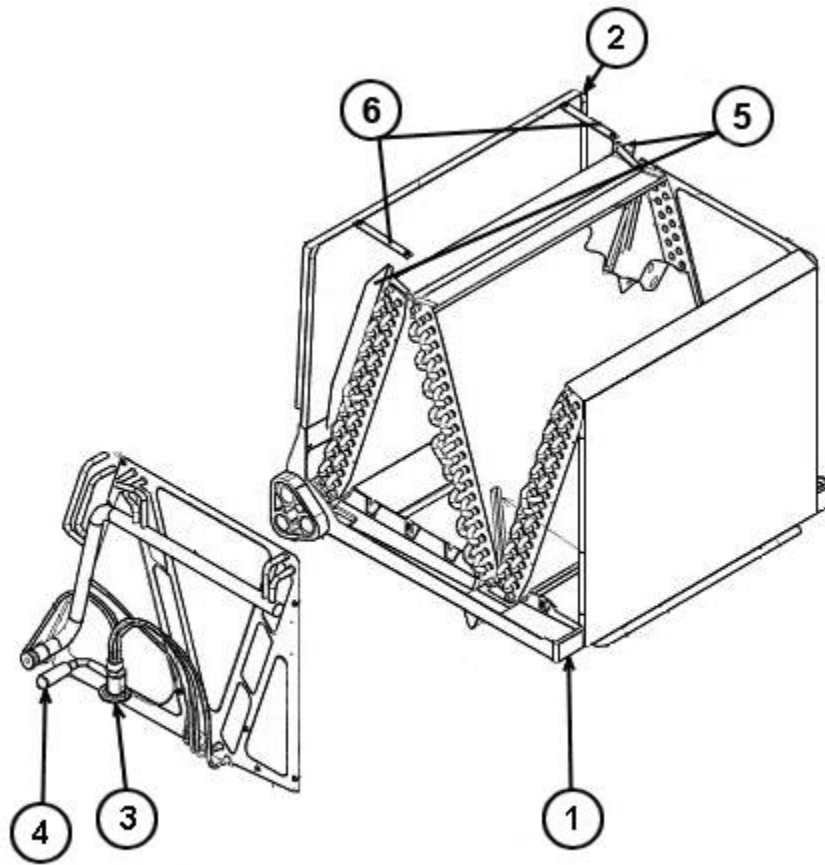

# RCSL-HU3621CU

Parts List  
16-October-2014

*This parts list is current as of the above revision date.  
See <http://www.rheempartslists.net/92-42800-RCSL-HU3621CU.pdf> for the current revision.*

No.	Notes	Part Description	Part No.
		Drain Plug	68-100070-01
1	Stk	Drain Pan - Vertical	68-101129-03
2		Horizontal Adapter Kit - Includes Straps and Shields	RXHH-A03
3	Stk	TXV	61-102993-01
4		Elbow	82-101977-04