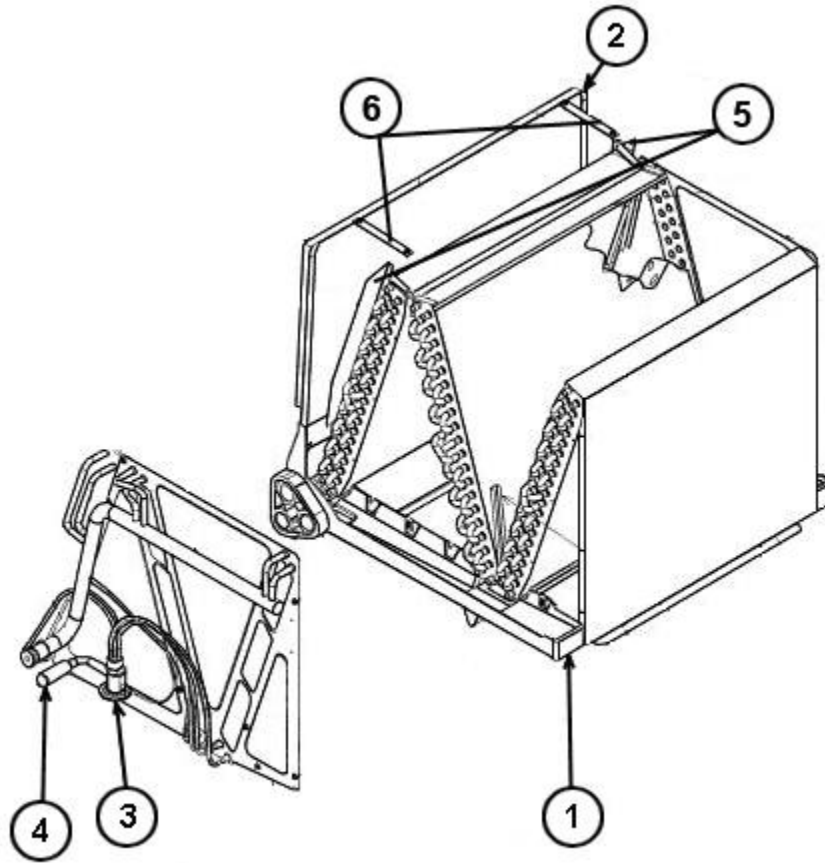

Active Coils

RCSL-HU3617CU

Parts List
16-October-2014

*This parts list is current as of the above revision date.
See <http://www.rheempartslists.net/92-42800-RCSL-HU3617CU.pdf> for the current revision.*

No.	Notes	Part Description	Part No.
		Drain Plug	68-100070-01
1	Stk	Drain Pan - Vertical	68-101129-02
2		Horizontal Adapter Kit - Includes Straps and Shields	RXHH-A03
3	Stk	TXV	61-102993-01
4		Elbow	82-101977-04