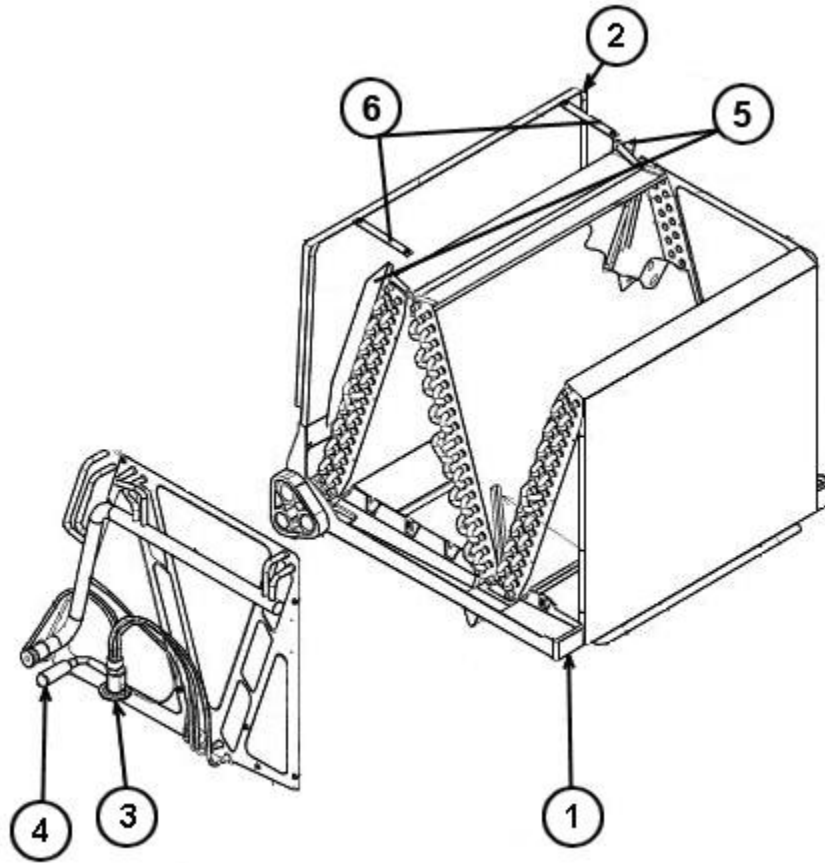

# RCSL-HU2417TU

Parts List  
16-October-2014

*This parts list is current as of the above revision date.  
See <http://www.rheempartslists.net/92-42800-RCSL-HU2417TU.pdf> for the current revision.*

No.	Notes	Part Description	Part No.
		Drain Plug	68-100070-01
1	Stk	Drain Pan - Vertical	68-101129-02
2		Horizontal Adapter Kit - Includes Straps and Shields	RXHH-A02
3	Stk	TXV	61-102993-04
4		Elbow	82-101977-04