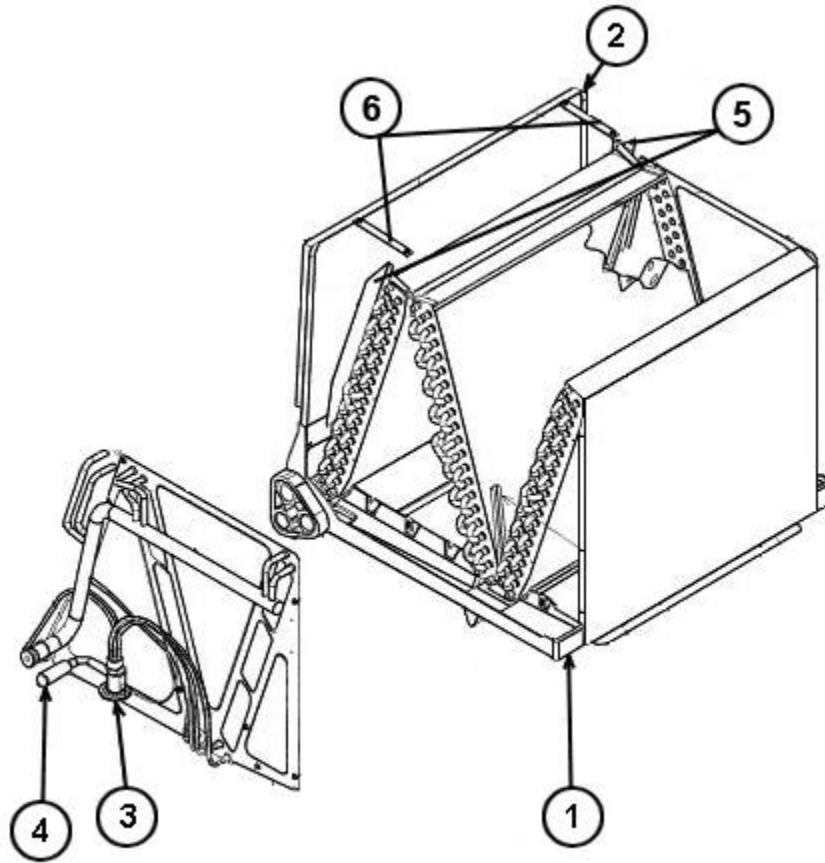

Active Coils

RCSL-HU2417CU

Parts List
16-October-2014

*This parts list is current as of the above revision date.
See <http://www.rheempartslists.net/92-42800-RCSL-HU2417CU.pdf> for the current revision.*

No.	Notes	Part Description	Part No.
		Drain Plug	68-100070-01
1	Stk	Drain Pan - Vertical	68-101129-02
2		Horizontal Adapter Kit - Includes Straps and Shields	RXHH-A02
3	Stk	TXV	61-102993-04
4		Elbow	82-101977-04