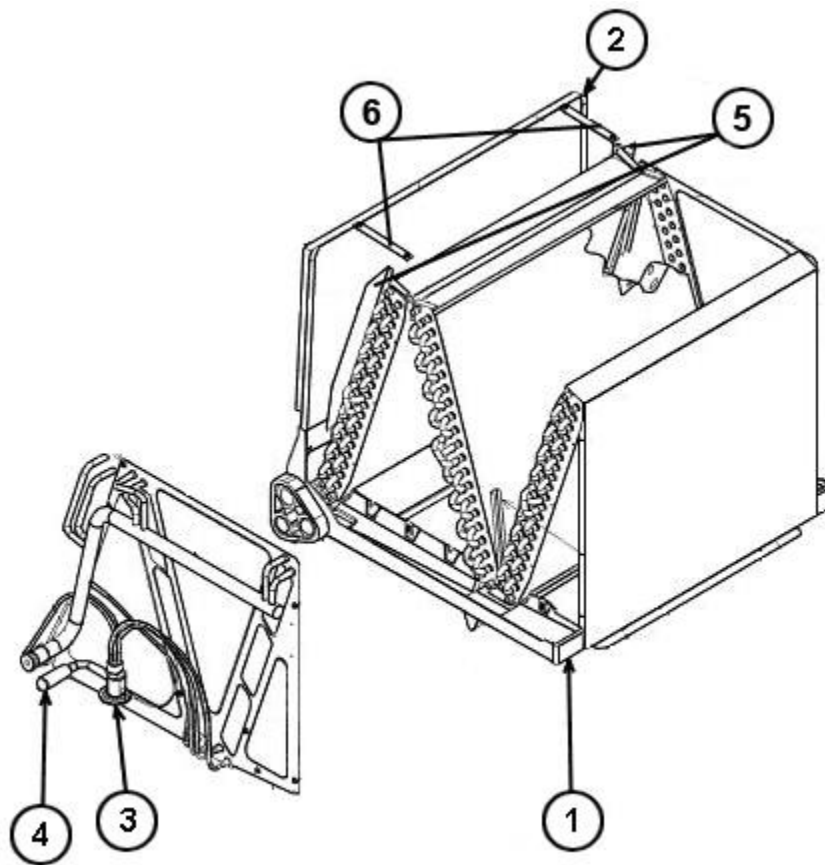

# RCSA-HU2417TU

Parts List  
08-January-2013

*This parts list is current as of the above revision date.  
See <http://www.rheempartslists.net/92-42800-RCSA-HU2417TU.pdf> for the current revision.*

No.	Notes	Part Description	Part No.
		Drain Plug	68-100070-01
1	Stk	Drain Pan - Vertical	68-101129-02
2		Horizontal Adapter Kit - Includes Straps and Shields	RXHH-A02
3	Stk	TXV	611016
4		Elbow (90 deg)	82-101977-01
		Strainer (Insert)	83-25316-02