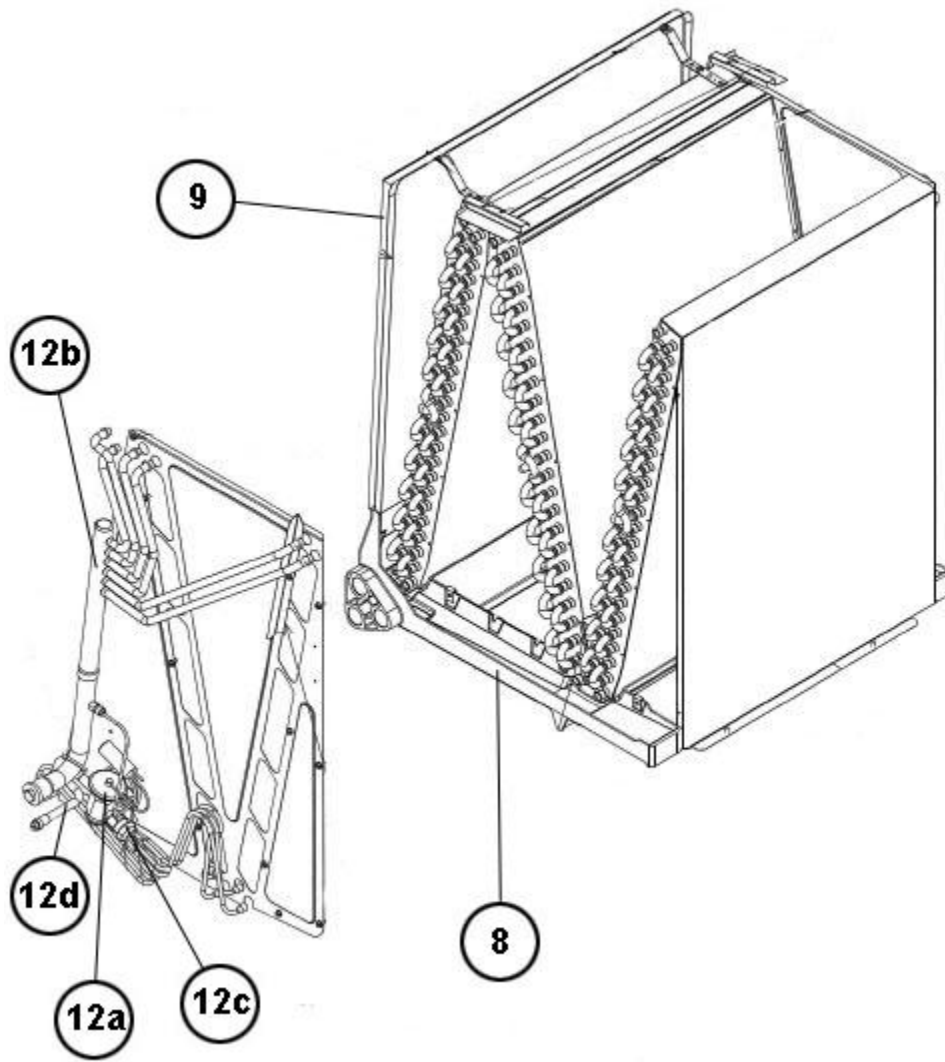

Active Coils

RCH-6024STAVUA

Parts List
08-May-2014

*This parts list is current as of the above revision date.
See <http://www.rheempartslists.net/92-42800-RCH-6024STAVUA.pdf> for the current revision.*

| No. | Notes | Part Description | Part No. |
|-----|-------|--|--------------|
| | | Drain Plug | 68-100070-01 |
| 8 | | Drain Pan - Vertical | 68-101129-04 |
| 9 | | Horizontal Adapter Kit - Includes Straps, Shields and Insulation | RXHH-A05 |
| 12a | | TXV | 61-104031-03 |
| 12b | | Header Assembly (7/8 inch) | 82-104746-08 |
| 12c | | Distributor Assembly | 83-104030-05 |
| 12d | | Tube - 3/8 Liquid (90 deg Elbow) | 82-101977-10 |
| | | Coil Brace | AE-101737-01 |