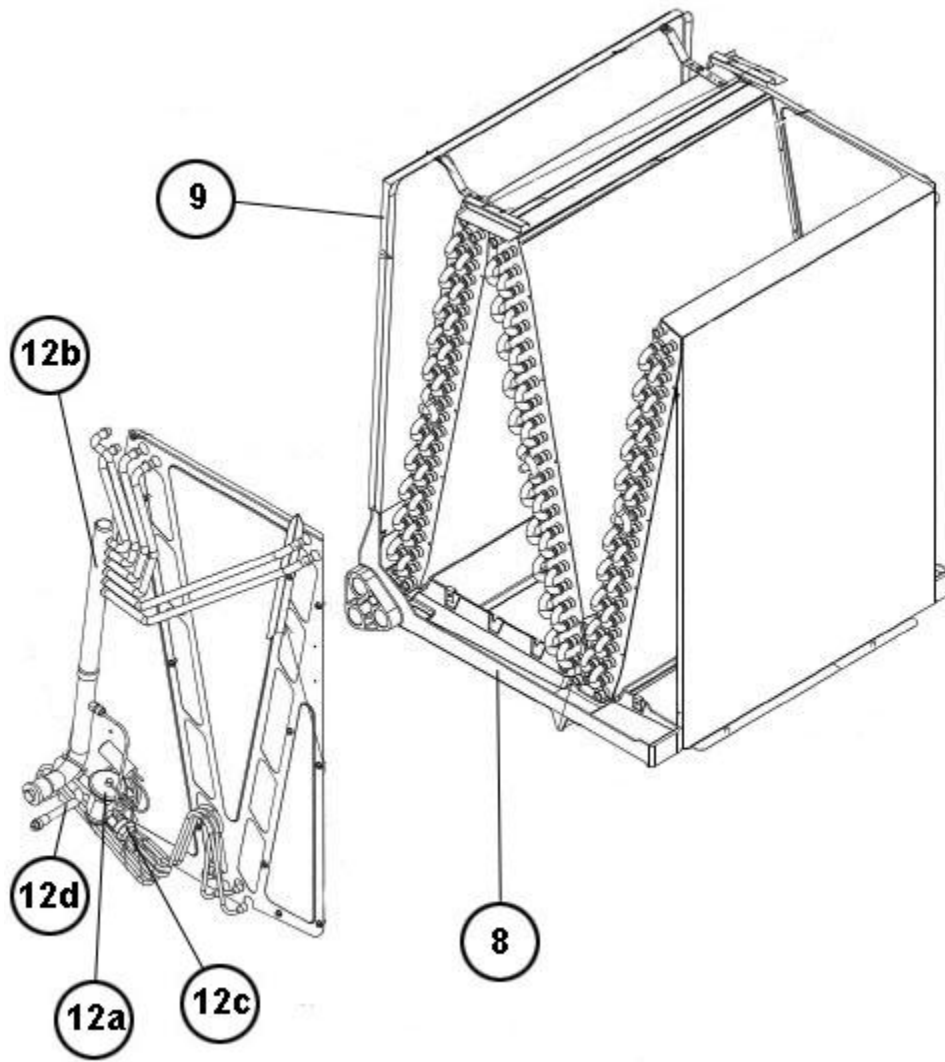

# RCH-6024HTAVUA

Parts List  
08-May-2014

*This parts list is current as of the above revision date.  
See <http://www.rheempartslists.net/92-42800-RCH-6024HTAVUA.pdf> for the current revision.*

No.	Notes	Part Description	Part No.
		Drain Plug	68-100070-01
8		Drain Pan - Vertical	68-101129-04
9		Horizontal Adapter Kit - Includes Straps, Shields and Insulation	RXHH-A05
12a		TXV	61-104031-03
12b		Header Assembly (7/8 inch)	82-104746-08
12c		Distributor Assembly	83-104030-05
12d		Tube - 3/8 Liquid (90 deg Elbow)	82-101977-10
		Coil Brace	AE-101737-01