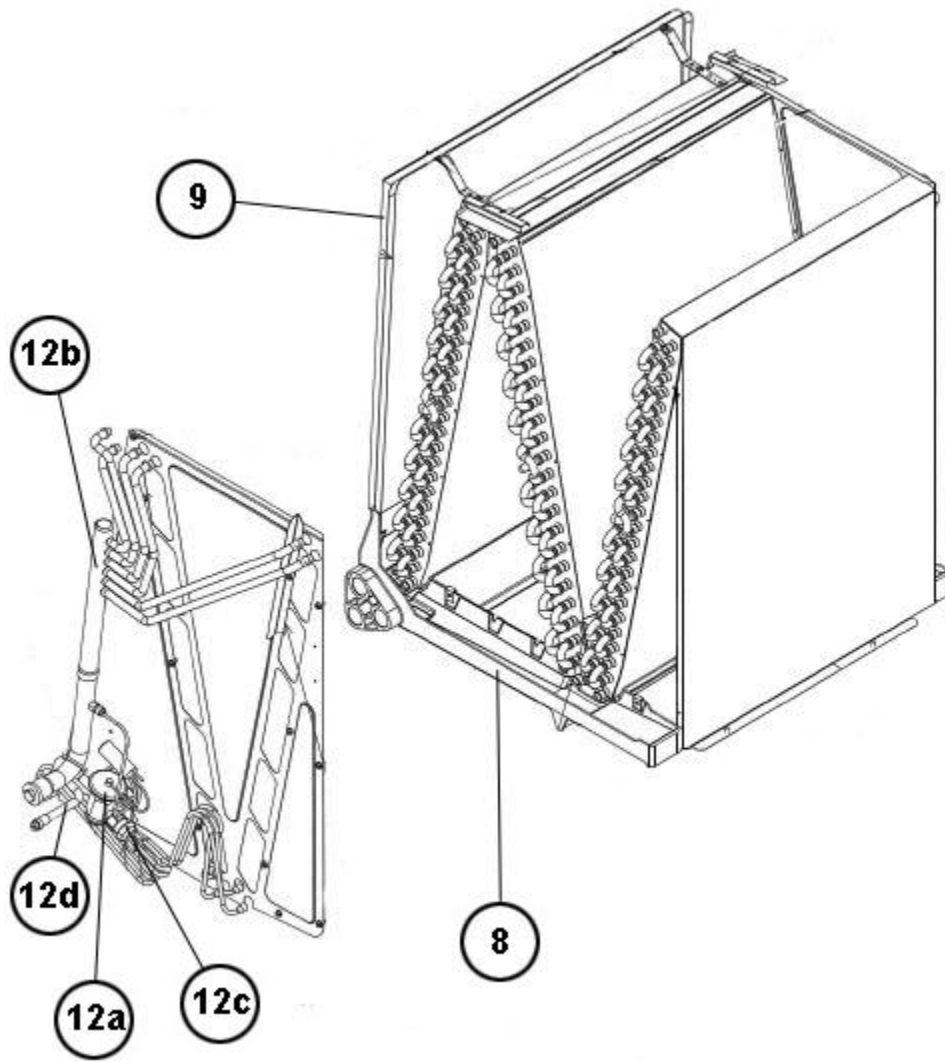

Active Coils

RCH-4824STAVUA

Parts List
08-May-2014

*This parts list is current as of the above revision date.
See <http://www.rheempartslists.net/92-42800-RCH-4824STAVUA.pdf> for the current revision.*

No.	Notes	Part Description	Part No.
		Drain Plug	68-100070-01
8		Drain Pan - Vertical	68-101129-04
9		Horizontal Adapter Kit - Includes Straps, Shields and Insulation	RXHH-A04
12a		TXV	61-104031-02
12b		Header Assembly (7/8 inch)	82-104746-06
12c		Distributor Assembly	83-104030-04
12d		Tube - 3/8 Liquid (90 deg Elbow)	82-101977-10