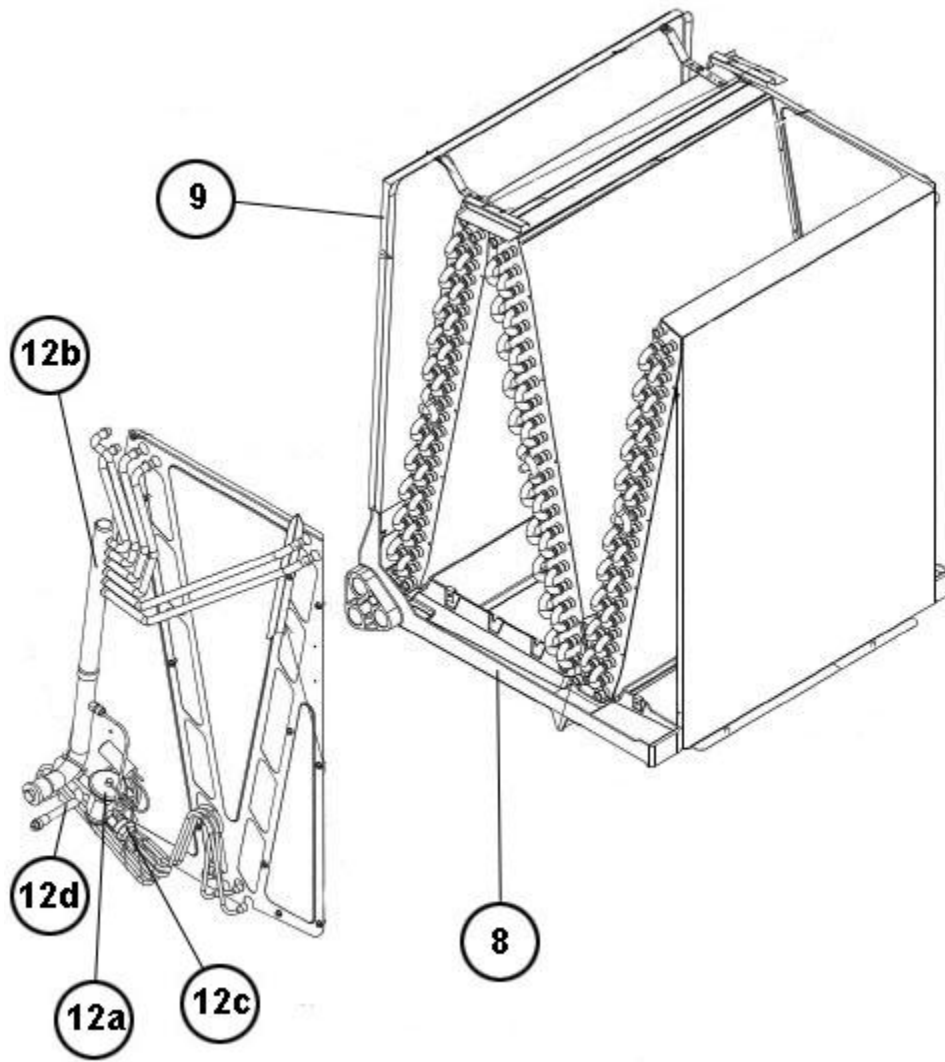

Active Coils

RCH-4824HTAVUA

Parts List
08-May-2014

*This parts list is current as of the above revision date.
See <http://www.rheempartslists.net/92-42800-RCH-4824HTAVUA.pdf> for the current revision.*

| No. | Notes | Part Description | Part No. |
|-----|-------|--|--------------|
| | | Drain Plug | 68-100070-01 |
| 8 | | Drain Pan - Vertical | 68-101129-04 |
| 9 | | Horizontal Adapter Kit - Includes Straps, Shields and Insulation | RXHH-A05 |
| 12a | | TXV | 61-104031-10 |
| 12b | | Header Assembly (7/8 inch) | 82-104746-08 |
| 12c | | Distributor Assembly | 83-104030-05 |
| 12d | | Tube - 3/8 Liquid (90 deg Elbow) | 82-101977-10 |
| | | Coil Brace | AE-101737-01 |