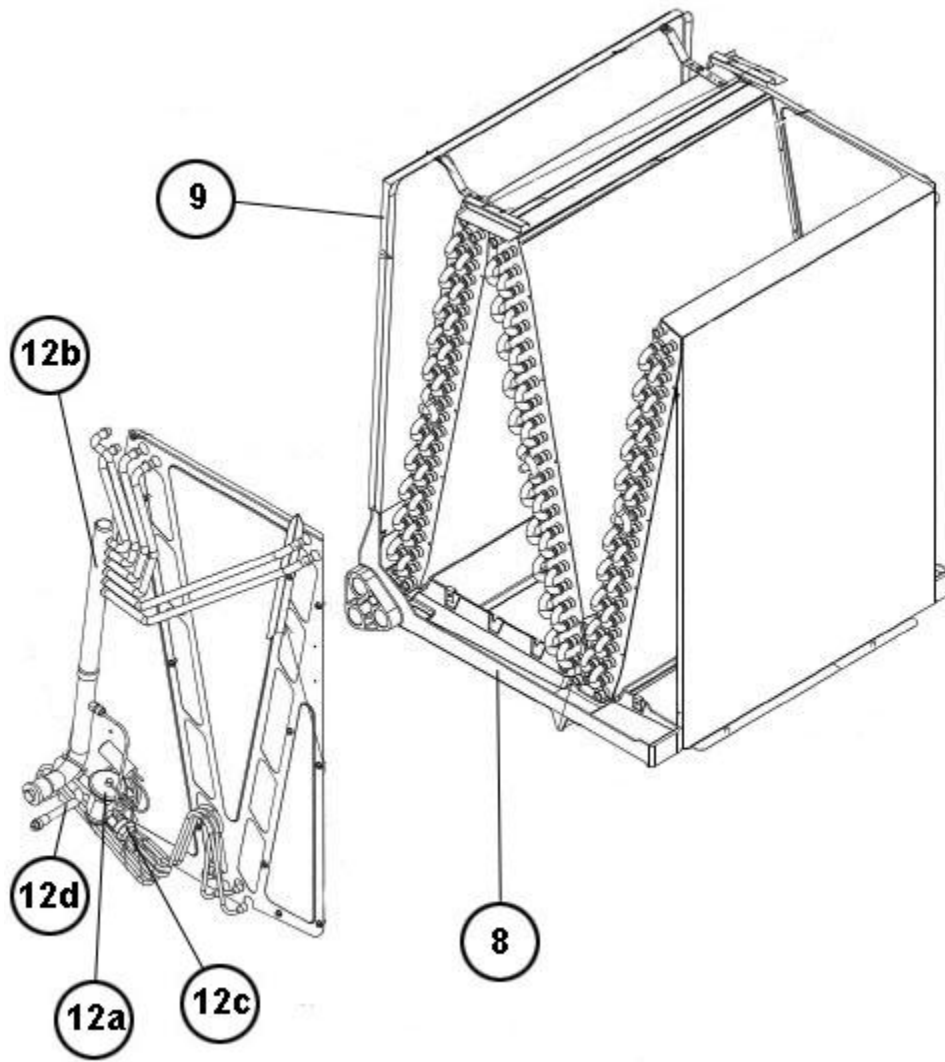

Active Coils

RCH-4821STAVUA

Parts List
08-May-2014

*This parts list is current as of the above revision date.
See <http://www.rheempartslists.net/92-42800-RCH-4821STAVUA.pdf> for the current revision.*

No.	Notes	Part Description	Part No.
		Drain Plug	68-100070-01
8		Drain Pan - Vertical	68-101129-03
9		Horizontal Adapter Kit - Includes Straps, Shields and Insulation	RXHH-A04
12a		TXV	61-104031-02
12b		Header Assembly (7/8 inch)	82-104746-05
12c		Distributor Assembly	83-104030-04
12d		Tube - 3/8 Liquid (90 deg Elbow)	82-101977-09