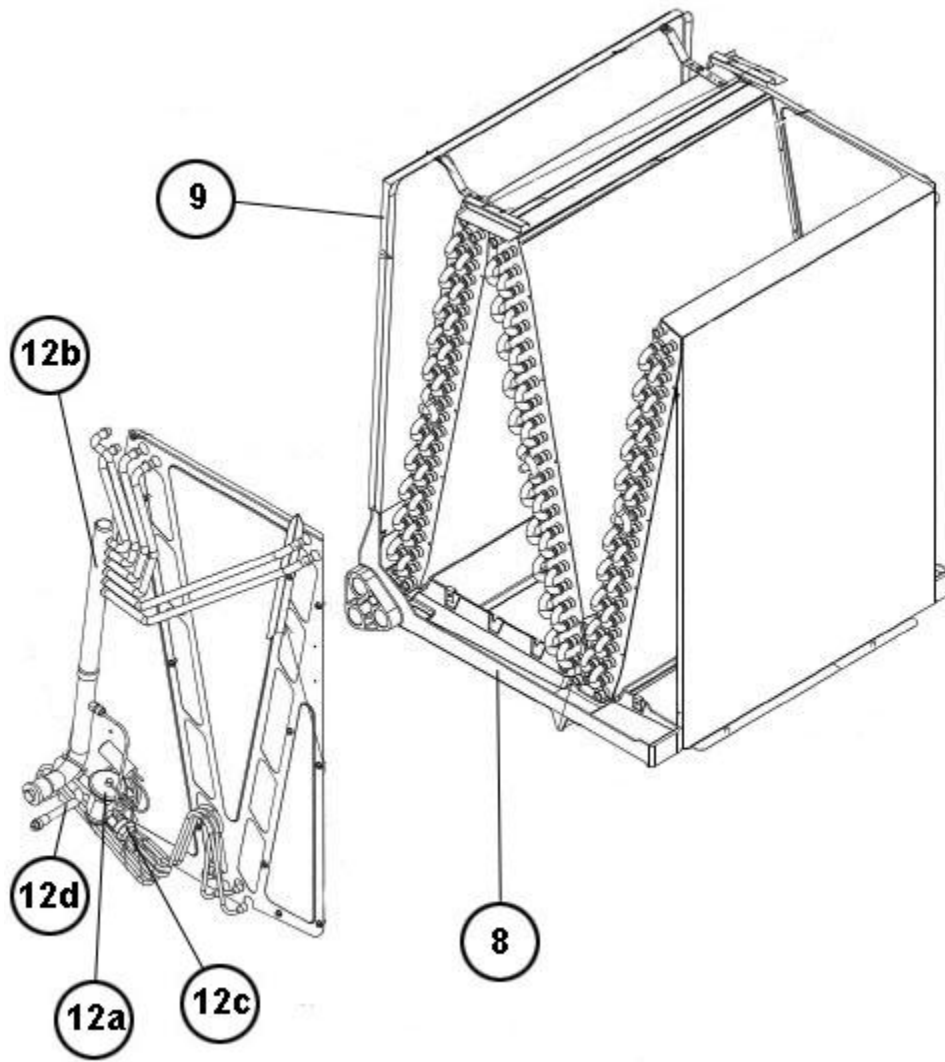

Active Coils

RCH-3621STAVUA

Parts List
08-May-2014

*This parts list is current as of the above revision date.
See <http://www.rheempartslists.net/92-42800-RCH-3621STAVUA.pdf> for the current revision.*

No.	Notes	Part Description	Part No.
		Drain Plug	68-100070-01
8		Drain Pan - Vertical	68-101129-03
9		Horizontal Adapter Kit - Includes Straps, Shields and Insulation	RXHH-A03
12a		TXV	61-104031-09
12b		Header Assembly (3/4 inch)	82-104746-04
12c		Distributor Assembly	83-104030-04
12d		Tube - 3/8 Liquid (90 deg Elbow)	82-101977-09