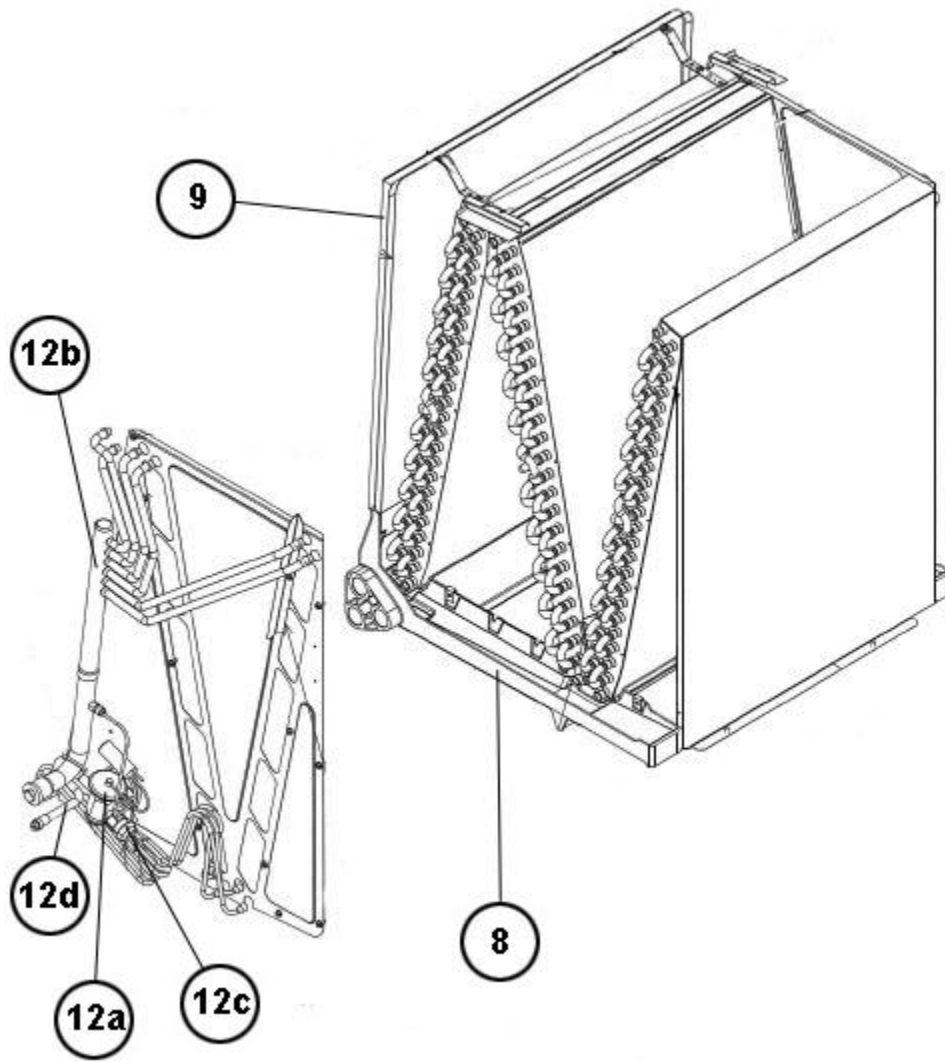

Active Coils

RCH-3617STAVUA

Parts List
08-May-2014

*This parts list is current as of the above revision date.
See <http://www.rheempartslists.net/92-42800-RCH-3617STAVUA.pdf> for the current revision.*

No.	Notes	Part Description	Part No.
		Drain Plug	68-100070-01
8		Drain Pan - Vertical	68-101129-02
9		Horizontal Adapter Kit - Includes Straps, Shields and Insulation	RXHH-A03
12a		TXV	61-104031-01
12b		Header Assembly (3/4 inch)	82-104746-03
12c		Distributor Assembly	83-104030-04
12d		Tube - 3/8 Liquid (90 deg Elbow)	82-101977-09