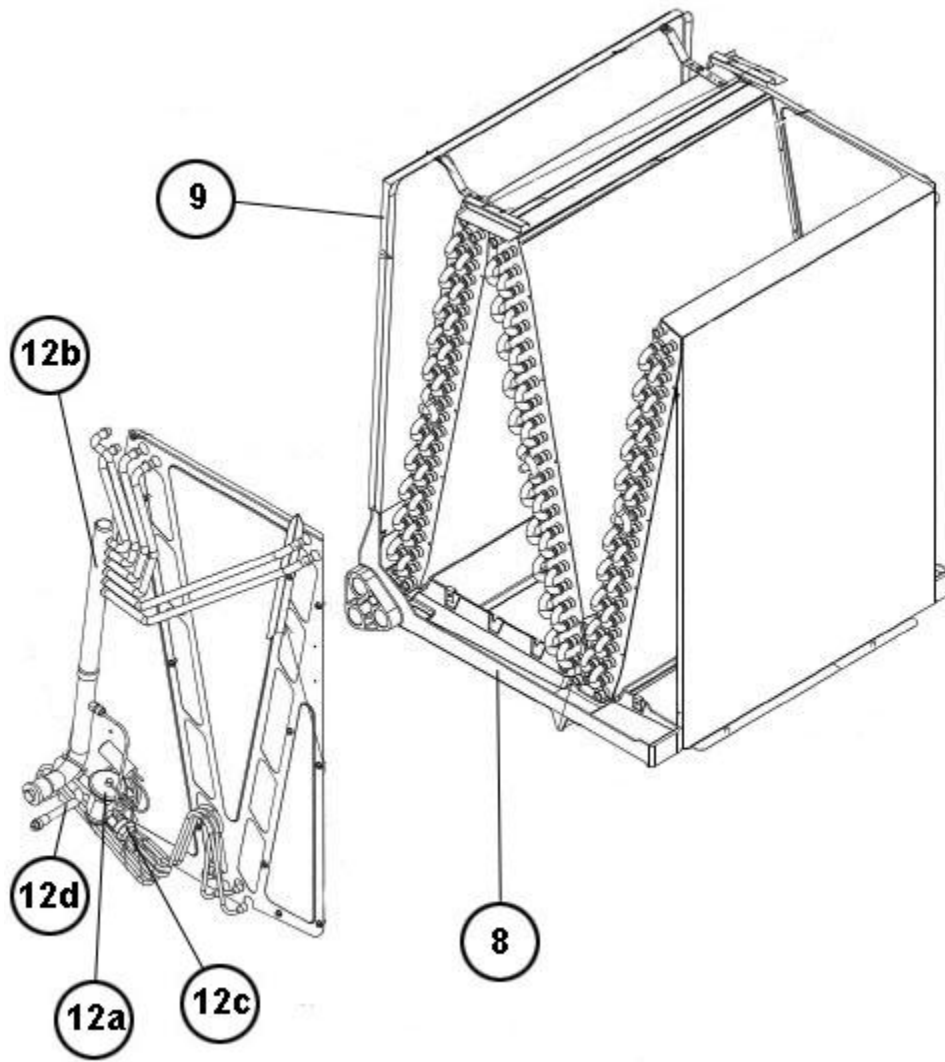

Active Coils

RCH-2421HTAVUA

Parts List
08-May-2014

*This parts list is current as of the above revision date.
See <http://www.rheempartslists.net/92-42800-RCH-2421HTAVUA.pdf> for the current revision.*

No.	Notes	Part Description	Part No.
		Drain Plug	68-100070-01
8		Drain Pan - Vertical	68-101129-03
9		Horizontal Adapter Kit - Includes Straps, Shields and Insulation	RXHH-A03
12a		TXV	61-104031-08
12b		Header Assembly (3/4 inch)	82-104746-04
12c		Distributor Assembly	83-104030-04
12d		Tube - 3/8 Liquid (90 deg Elbow)	82-101977-09