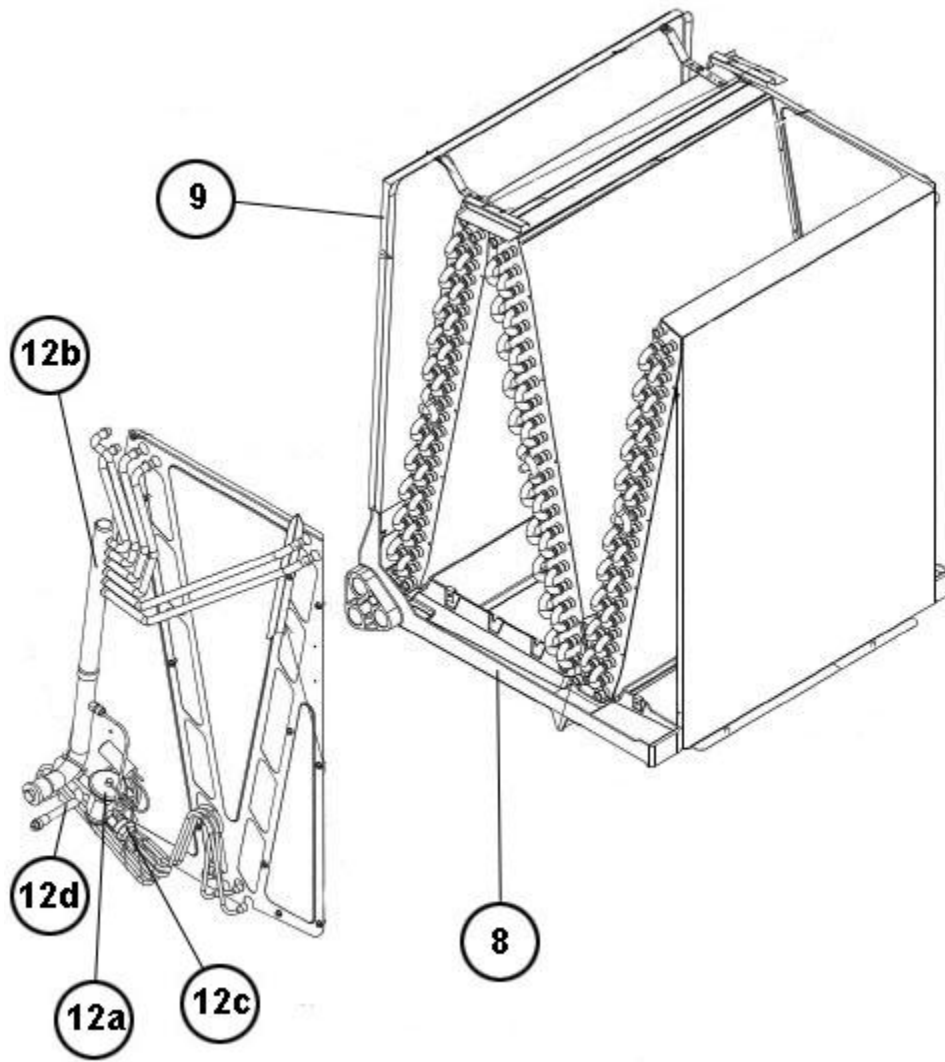

# RCH-2417STAVUA

Parts List  
08-May-2014

*This parts list is current as of the above revision date.  
See <http://www.rheempartslists.net/92-42800-RCH-2417STAVUA.pdf> for the current revision.*

No.	Notes	Part Description	Part No.
		Drain Plug	68-100070-01
8		Drain Pan - Vertical	68-101129-02
9		Horizontal Adapter Kit - Includes Straps, Shields and Insulation	RXHH-A02
12a		TXV	61-104031-04
12b		Header Assembly (3/4 inch)	82-104746-02
12c		Distributor Assembly	83-104030-02
12d		Tube - 3/8 Liquid (90 deg Elbow)	82-101977-09