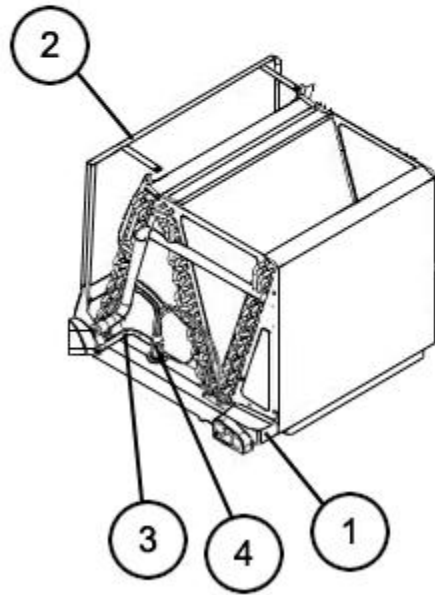

Active Coils

RCFN-HU6024TU

Parts List
10-April-2013

*This parts list is current as of the above revision date.
See <http://www.rheempartslists.net/92-42800-RCFN-HU6024TU.pdf> for the current revision.*

No.	Notes	Part Description	Part No.
		Drain Plug	68-100070-01
1		Vertical Drain Pan	68-101130-04
2		Horizontal Drain Pan	N/A
3		Elbow	AE-101977-04
4		TXV	61-102993-11
		Distributor/Strainer Assembly	83-100051-05
		Coil Brace	AE-101737-01