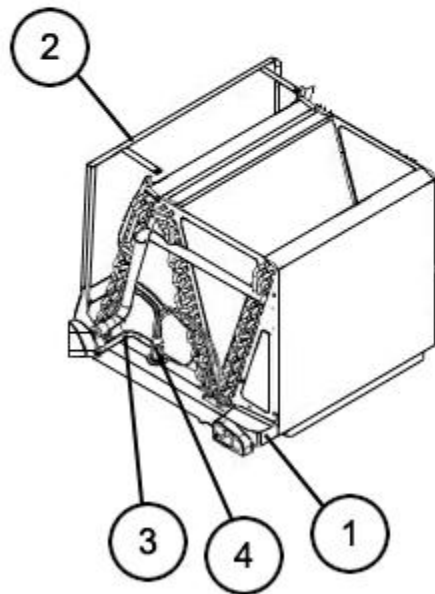

Active Coils

RCFN-HU4824TU

Parts List
10-April-2013

*This parts list is current as of the above revision date.
See <http://www.rheempartslists.net/92-42800-RCFN-HU4824TU.pdf> for the current revision.*

No.	Notes	Part Description	Part No.
		Drain Plug	68-100070-01
1		Vertical Drain Pan	68-101130-04
2		Horizontal Drain Pan	N/A
3		Elbow	AE-101977-04
4		TXV	61-103652-10
		Distributor/Strainer Assembly	83-100051-05
		Coil Brace	AE-101737-01