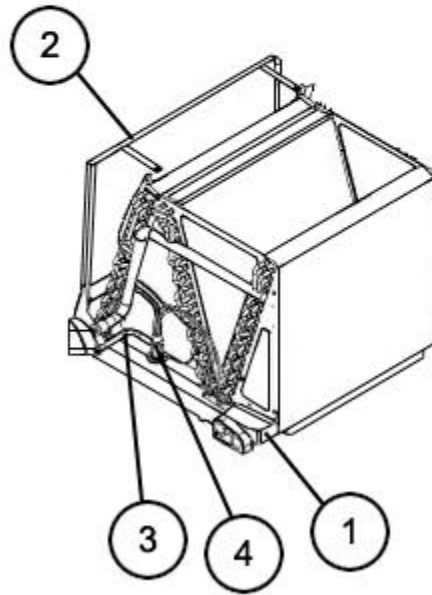

Active Coils

RCFN-HU3624TU

Parts List
10-April-2013

*This parts list is current as of the above revision date.
See <http://www.rheempartslists.net/92-42800-RCFN-HU3624TU.pdf> for the current revision.*

No.	Notes	Part Description	Part No.
		Drain Plug	68-100070-01
1		Vertical Drain Pan	68-101130-04
2		Horizontal Drain Pan	N/A
3		Elbow	AE-101977-04
4		TXV	61-102993-09
		Distributor/Strainer Assembly	83-100051-05
		Coil Brace	AE-101737-01