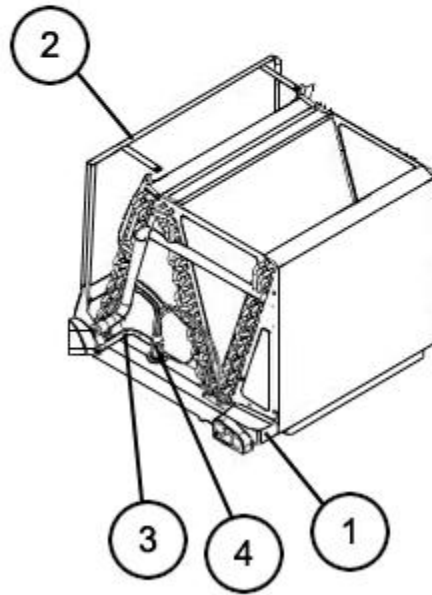

Active Coils

RCFN-HU2421TU

Parts List
10-April-2013

*This parts list is current as of the above revision date.
See <http://www.rheempartslists.net/92-42800-RCFN-HU2421TU.pdf> for the current revision.*

No.	Notes	Part Description	Part No.
		Drain Plug	68-100070-01
1		Vertical Drain Pan	68-101130-03
2		Horizontal Drain Pan	N/A
3		Elbow	AE-101977-04
4		TXV	61-102993-08
		Distributor/Strainer Assembly	83-100051-04