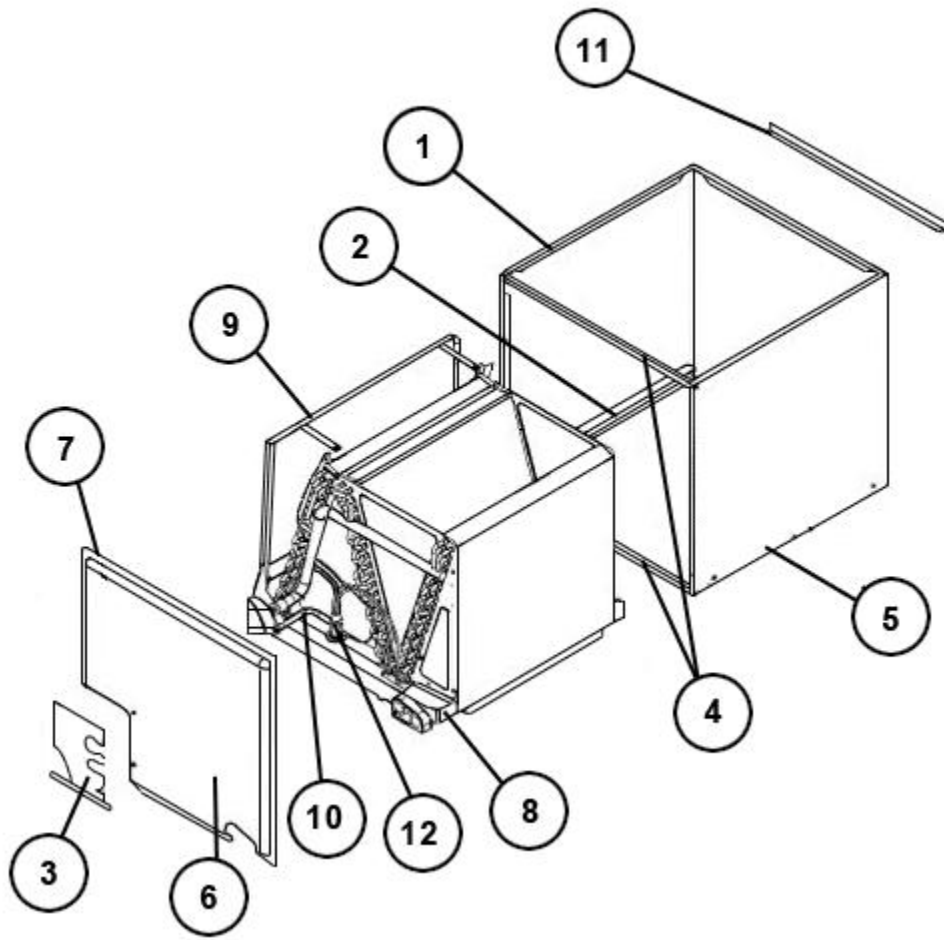

Active Coils

RCFN-HM6024AC

Parts List
10-April-2013

*This parts list is current as of the above revision date.
See <http://www.rheempartslists.net/92-42800-RCFN-HM6024AC.pdf> for the current revision.*

No.	Notes	Part Description	Part No.
1		Cabinet	AE-101126-06
2		Short Coil Rail	AE-101127-01
3		Access Panel	AE-101132-01
4		Cabinet Brace (2)	AE-101134-04
5		Long Coil Rail	AE-101550-01
6		Coil Door	AE-101707-06
7		Poron Gasket	68-42246-03
		Drain Plug	68-100070-01
8		Vertical Drain Pan	68-101130-04
9		Horizontal Drain Pan	AE-101128-03
		Strap (2)	AE-100530-07
		Rear Shield	AE-101136-06
		Rear/Front Shield	AE-101136-02
10		Elbow	82-101977-01
11		Duct Flange (4)	AE-101048-08
12		TXV	61-101934-11
		Strainer	83-25316-02
		Coil Brace	AE-101737-01

Cased Coil Assembly