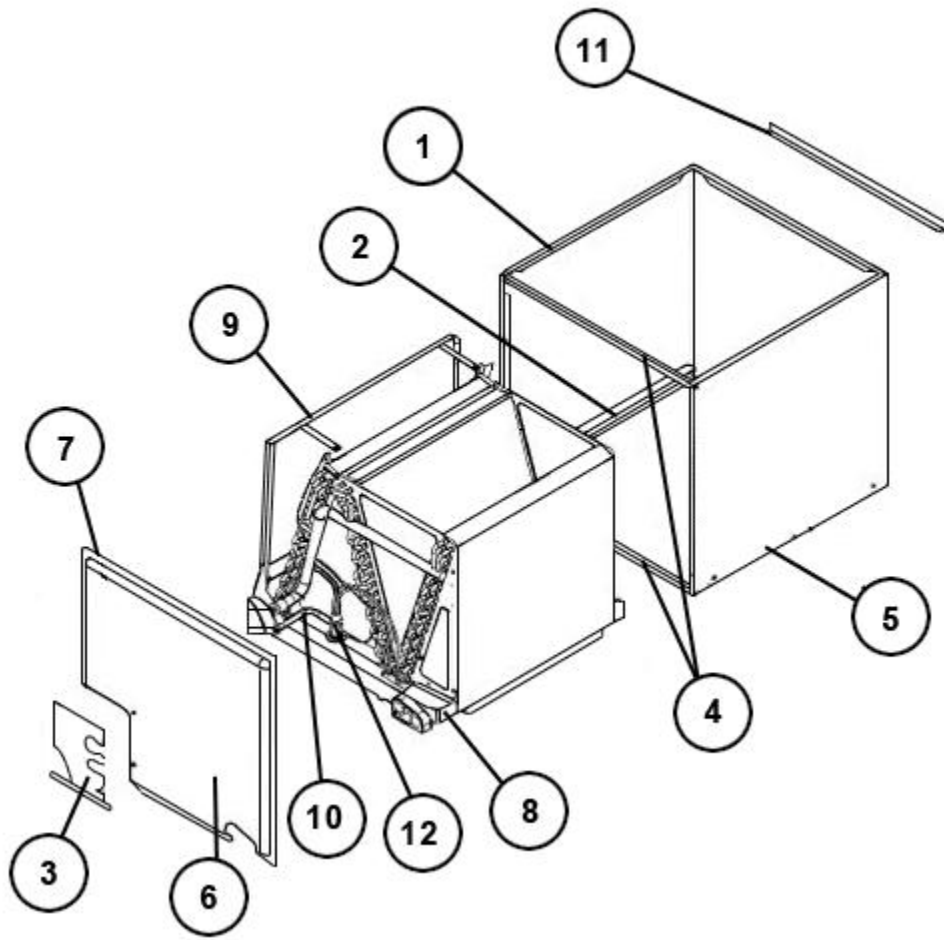

Active Coils

RCFN-HM4824CC

Parts List
10-April-2013

*This parts list is current as of the above revision date.
See <http://www.rheempartslists.net/92-42800-RCFN-HM4824CC.pdf> for the current revision.*

No.	Notes	Part Description	Part No.
1		Cabinet - Platinum	AE-101126-06
1		Cabinet - Dark Gray	AE-101126-36
2		Short Coil Rail	AE-101127-01
3		Access Panel - Platinum	AE-101132-01
3		Access Panel - Granite/Steel Gray (Dark Gray)	AE-101132-31
3		Access Panel - Private Label Gray	AE-101132-21
3		Access Panel - Sure Bronze	AE-101132-61
4		Cabinet Brace (2)	AE-101134-04
5		Long Coil Rail	AE-101550-01
6		Coil Door - Platinum	AE-101707-06
6		Coil Door - Granite/Steel Gray (Dark Gray)	AE-101707-36
6		Coil Door - Private Label Gray	AE-101707-26
6		Coil Door - Sure Bronze	AE-101707-66
7		Poron Gasket	68-42246-03
		Drain Plug	68-100070-01
8		Vertical Drain Pan	68-101130-04
9		Horizontal Drain Pan - Green	AE-101128-03
9		Horizontal Drain Pan - Dark Gray	AE-101128-33
		Strap (2)	AE-100530-07
		Rear Shield - Green	AE-101136-06
		Rear Shield - Dark Gray	AE-101136-36
		Rear/Front Shield - Green	AE-101136-02
		Rear/Front Shield - Dark Gray	AE-101136-32
10		Elbow	AE-101977-04
11		Duct Flange (4)	AE-101048-08
12		TXV	61-102993-10
		Distributor/Strainer Assembly	83-100051-05
		Coil Brace	AE-101737-01

Cased Coil Assembly