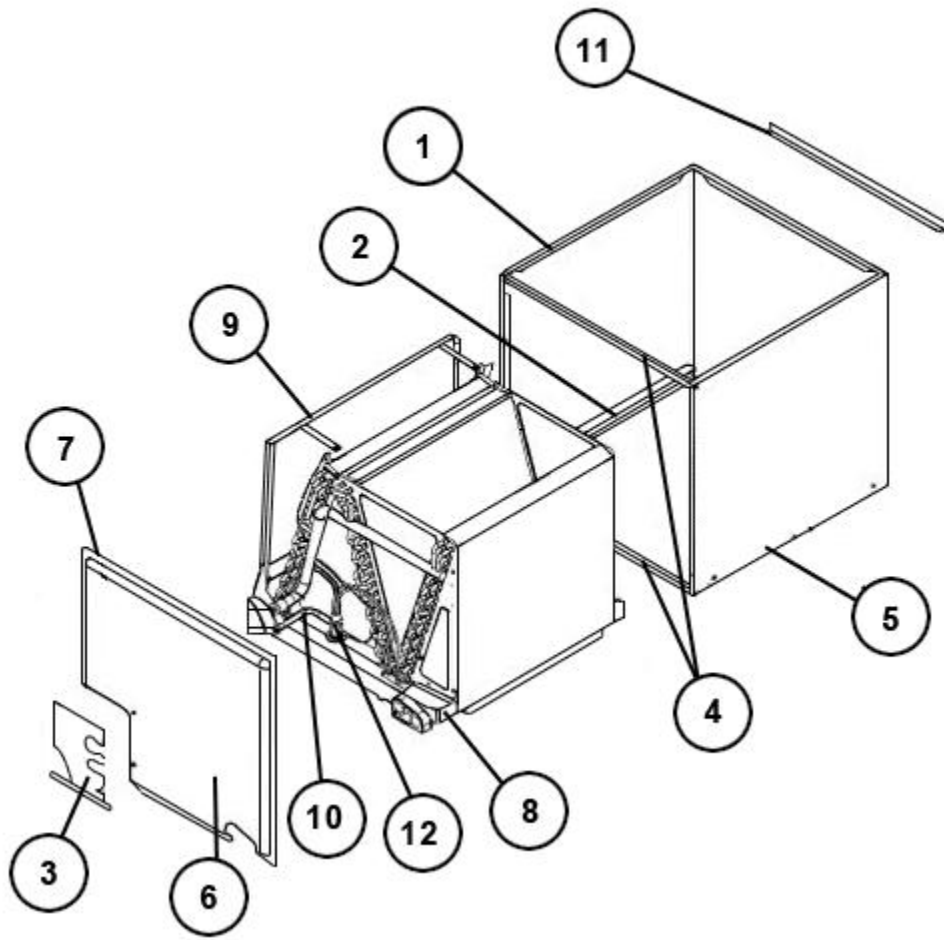

Active Coils

RCFN-HM3624CC

Parts List
10-April-2013

*This parts list is current as of the above revision date.
See <http://www.rheempartslists.net/92-42800-RCFN-HM3624CC.pdf> for the current revision.*

No.	Notes	Part Description	Part No.
1		Cabinet - Platinum	AE-101126-06
1		Cabinet - Dark Gray	AE-101126-36
2		Short Coil Rail	AE-101127-01
3		Access Panel - Platinum	AE-101132-01
3		Access Panel - Granite/Steel Gray (Dark Gray)	AE-101132-31
3		Access Panel - Private Label Gray	AE-101132-21
3		Access Panel - Sure Bronze	AE-101132-61
4		Cabinet Brace (2)	AE-101134-04
5		Long Coil Rail	AE-101550-01
6		Coil Door - Platinum	AE-101707-06
6		Coil Door - Granite/Steel Gray (Dark Gray)	AE-101707-36
6		Coil Door - Private Label Gray	AE-101707-26
6		Coil Door - Sure Bronze	AE-101707-66
7		Poron Gasket	68-42246-03
		Drain Plug	68-100070-01
8		Vertical Drain Pan	68-101130-04
9		Horizontal Drain Pan - Green	AE-101128-03
9		Horizontal Drain Pan - Dark Gray	AE-101128-33
		Strap (2)	AE-100530-07
		Rear Shield - Green	AE-101136-06
		Rear Shield - Dark Gray	AE-101136-36
		Rear/Front Shield - Green	AE-101136-02
		Rear/Front Shield - Dark Gray	AE-101136-32
10		Elbow	AE-101977-04
11		Duct Flange (4)	AE-101048-08
12		TXV	61-102993-09
		Distributor/Strainer Assembly	83-100051-05

Cased Coil Assembly