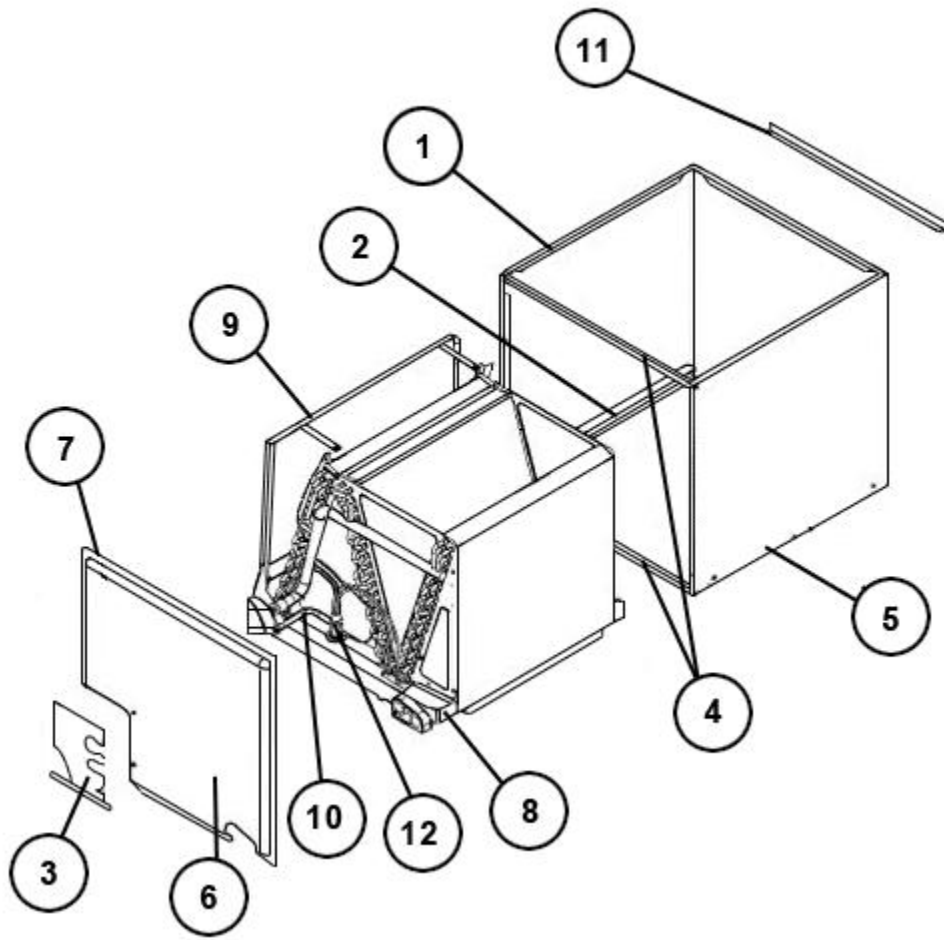

# RCFN-HM3624AC

Parts List  
10-April-2013

*This parts list is current as of the above revision date.  
See <http://www.rheempartslists.net/92-42800-RCFN-HM3624AC.pdf> for the current revision.*

No.	Notes	Part Description	Part No.
1		Cabinet	AE-101126-06
2		Short Coil Rail	AE-101127-01
3		Access Panel	AE-101132-01
4		Cabinet Brace (2)	AE-101134-04
5		Long Coil Rail	AE-101550-01
6		Coil Door	AE-101707-06
7		Poron Gasket	68-42246-03
		Drain Plug	68-100070-01
8		Vertical Drain Pan	68-101130-04
9		Horizontal Drain Pan	AE-101128-03
		Strap (2)	AE-100530-07
		Rear Shield	AE-101136-06
		Rear/Front Shield	AE-101136-02
10		Elbow	82-101977-01
11		Duct Flange (4)	AE-101048-08
12		TXV	61-101934-09
		Strainer	83-25316-02
		Coil Brace	AE-101737-01

Cased Coil Assembly