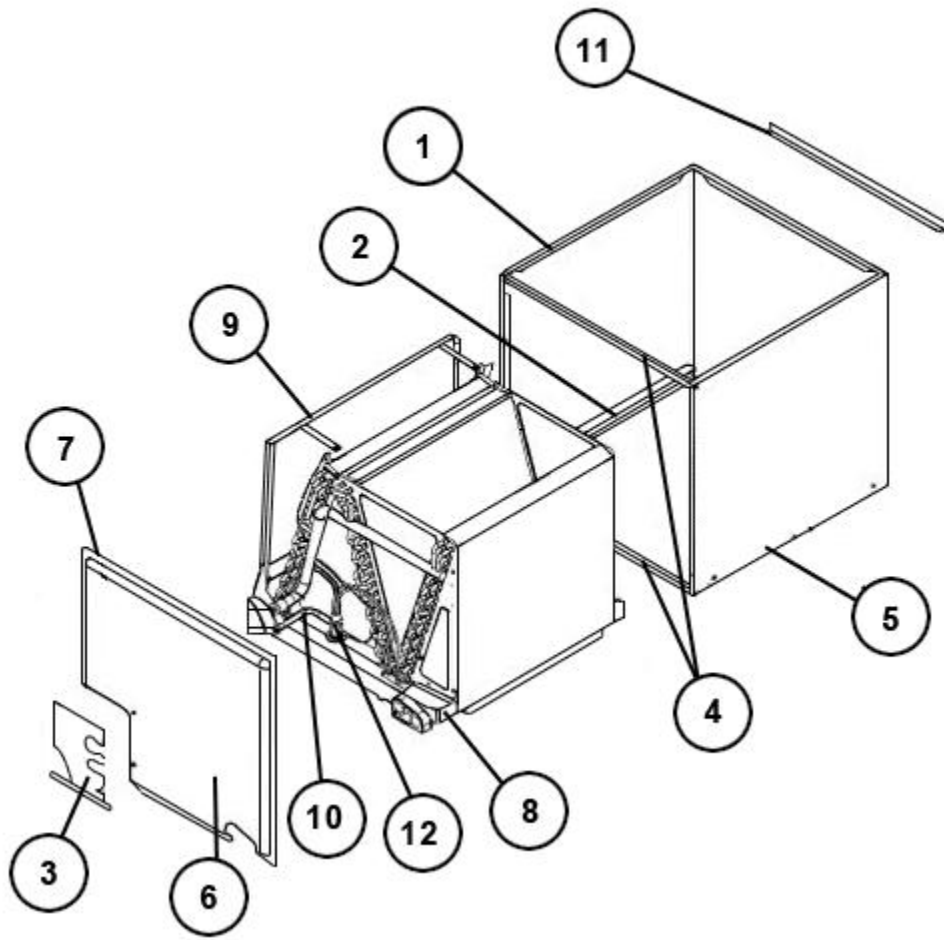

# RCFN-HM2421CC

Parts List  
10-April-2013

*This parts list is current as of the above revision date.  
See <http://www.rheempartslists.net/92-42800-RCFN-HM2421CC.pdf> for the current revision.*

No.	Notes	Part Description	Part No.
1		Cabinet - Platinum	AE-101126-03
1		Cabinet - Dark Gray	AE-101126-33
2		Short Coil Rail	AE-101127-01
3		Access Panel - Platinum	AE-101132-01
3		Access Panel - Dark Gray	AE-101132-31
3		Access Panel - Private Label Gray	AE-101132-21
4		Cabinet Brace (2)	AE-101134-03
5		Long Coil Rail	AE-101550-01
6		Coil Door - Platinum	AE-101707-03
6		Coil Door - Dark Gray	AE-101707-33
6		Coil Door - Private Label Gray	AE-101707-23
7		Poron Gasket	68-42246-03
		Drain Plug	68-100070-01
8		Vertical Drain Pan	68-101130-03
9		Horizontal Drain Pan - Green	AE-101128-01
9		Horizontal Drain Pan - Dark Gray	AE-101128-31
		Strap (2)	AE-100530-07
		Rear Shield - Green	AE-101136-03
		Rear Shield - Dark Gray	AE-101136-33
		Rear/Front Shield - Green	AE-101136-02
		Rear/Front Shield - Dark Gray	AE-101136-32
10		Elbow	AE-101977-04
11		Duct Flange (4)	AE-101048-08
12		TXV	61-102993-08
		Distributor/Strainer Assembly	83-100051-04

Cased Coil Assembly