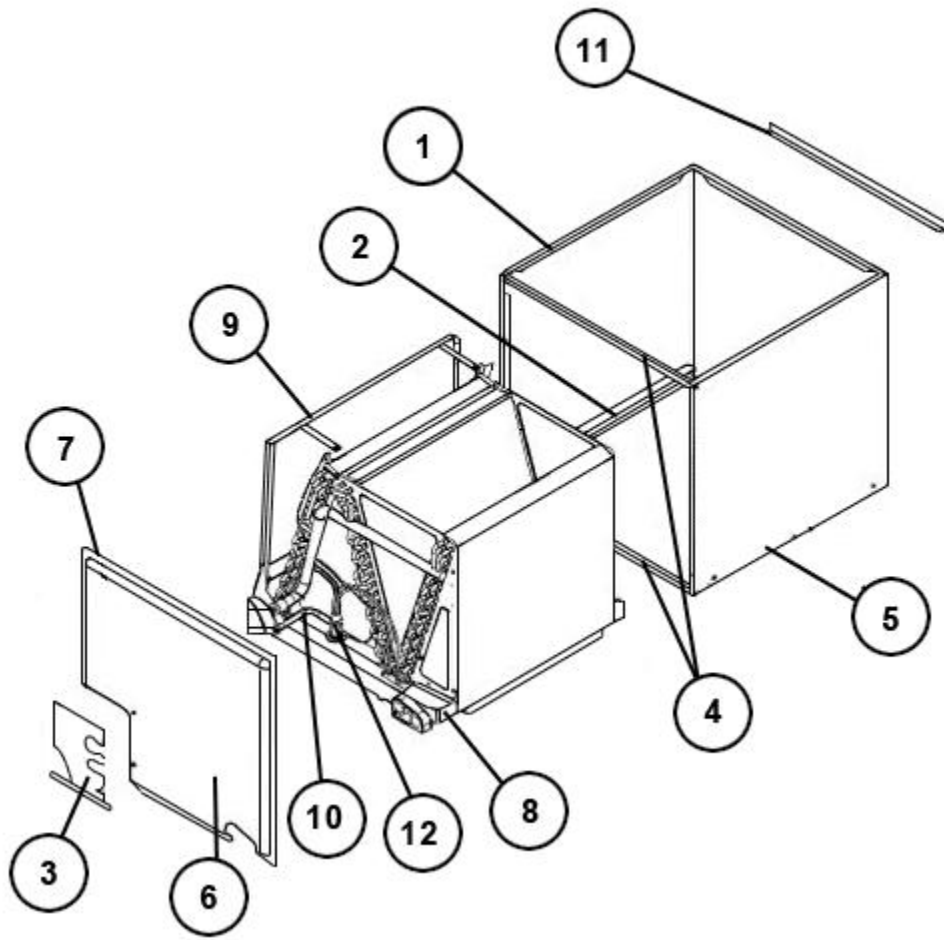

Active Coils

RCFN-HM2421AC

Parts List
10-April-2013

*This parts list is current as of the above revision date.
See <http://www.rheempartslists.net/92-42800-RCFN-HM2421AC.pdf> for the current revision.*

No.	Notes	Part Description	Part No.
1		Cabinet	AE-101126-03
2		Short Coil Rail	AE-101127-01
3		Access Panel	AE-101132-01
4		Cabinet Brace (2)	AE-101134-03
5		Long Coil Rail	AE-101550-01
6		Coil Door	AE-101707-03
7		Poron Gasket	68-42246-03
		Drain Plug	68-100070-01
8		Vertical Drain Pan	68-101130-03
9		Horizontal Drain Pan	AE-101128-01
		Strap (2)	AE-100530-07
		Rear Shield	AE-101136-03
		Rear/Front Shield	AE-101136-02
10		Elbow	82-101977-01
11		Duct Flange (4)	AE-101048-08
12		TXV	61-101934-08
		Strainer	83-25316-02

Cased Coil Assembly