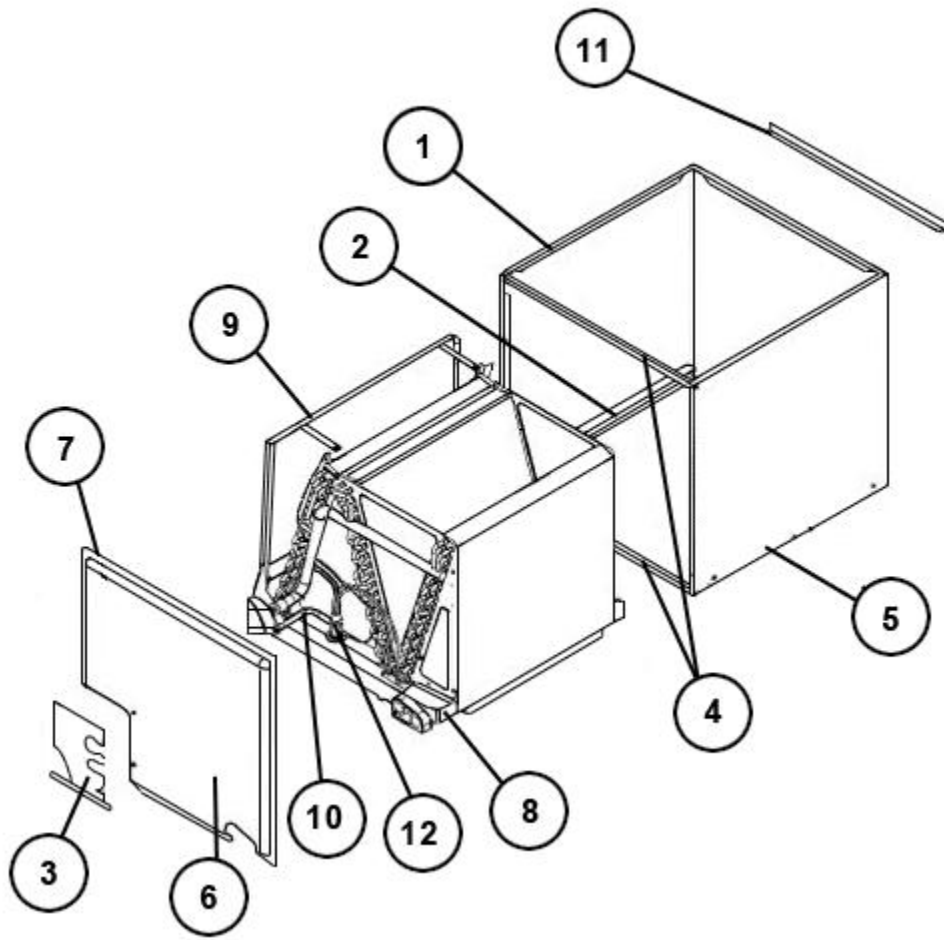

Active Coils

RCFN-HM2417CC

Parts List
10-April-2013

*This parts list is current as of the above revision date.
See <http://www.rheempartslists.net/92-42800-RCFN-HM2417CC.pdf> for the current revision.*

No.	Notes	Part Description	Part No.
1		Cabinet - Platinum	AE-101126-02
1		Cabinet - Dark Gray	AE-101126-32
2		Short Coil Rail	AE-101127-01
3		Access Panel - Platinum	AE-101132-01
3		Access Panel - Dark Gray	AE-101132-31
3		Access Panel - Private Label Gray	AE-101132-21
4		Cabinet Brace (2)	AE-101134-02
5		Long Coil Rail	AE-101550-01
6		Coil Door - Platinum	AE-101707-02
6		Coil Door - Dark Gray	AE-101707-32
6		Coil Door - Private Label Gray	AE-101707-22
7		Poron Gasket	68-42246-03
		Drain Plug	68-100070-01
8		Vertical Drain Pan	68-101130-02
9		Horizontal Drain Pan - Green	AE-101128-01
9		Horizontal Drain Pan - Dark Gray	AE-101128-31
		Strap (2)	AE-100530-07
		Rear Shield - Green	AE-101136-03
		Rear Shield - Dark Gray	AE-101136-33
		Rear/Front Shield - Green	AE-101136-02
		Rear/Front Shield - Dark Gray	AE-101136-32
10		Elbow	AE-101977-04
11		Duct Flange (4)	AE-101048-08
12		TXV	61-102993-08
		Distributor/Strainer Assembly	83-100051-04

Cased Coil Assembly