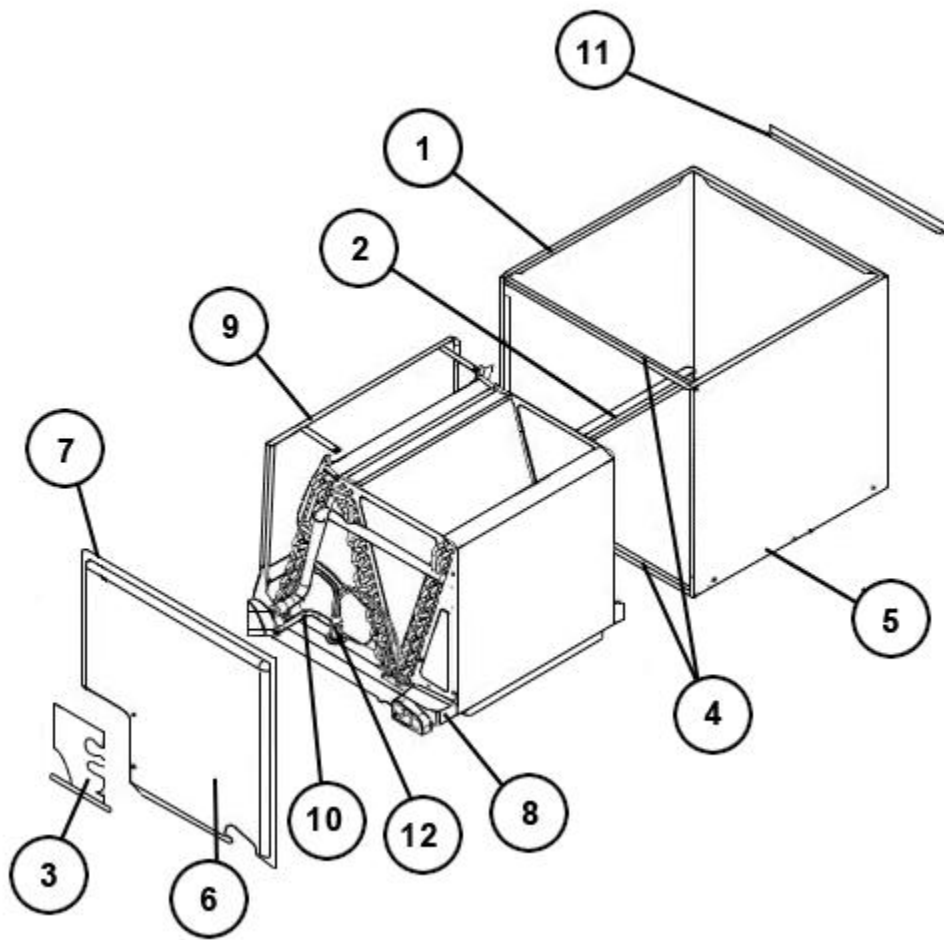

# RCFN-HM2417AC

Parts List  
10-April-2013

*This parts list is current as of the above revision date.  
See <http://www.rheempartslists.net/92-42800-RCFN-HM2417AC.pdf> for the current revision.*

No.	Notes	Part Description	Part No.
1		Cabinet	AE-101126-02
2		Short Coil Rail	AE-101127-01
3		Access Panel	AE-101132-01
4		Cabinet Brace (2)	AE-101134-02
5		Long Coil Rail	AE-101550-01
6		Coil Door	AE-101707-02
7		Poron Gasket	68-42246-03
		Drain Plug	68-100070-01
8		Vertical Drain Pan	68-101130-02
9		Horizontal Drain Pan	AE-101128-01
		Strap (2)	AE-100530-07
		Rear Shield	AE-101136-03
		Rear/Front Shield	AE-101136-02
10		Elbow	82-101977-01
11		Duct Flange (4)	AE-101048-08
12		TXV	61-101934-08
		Strainer	83-25316-02

Cased Coil Assembly