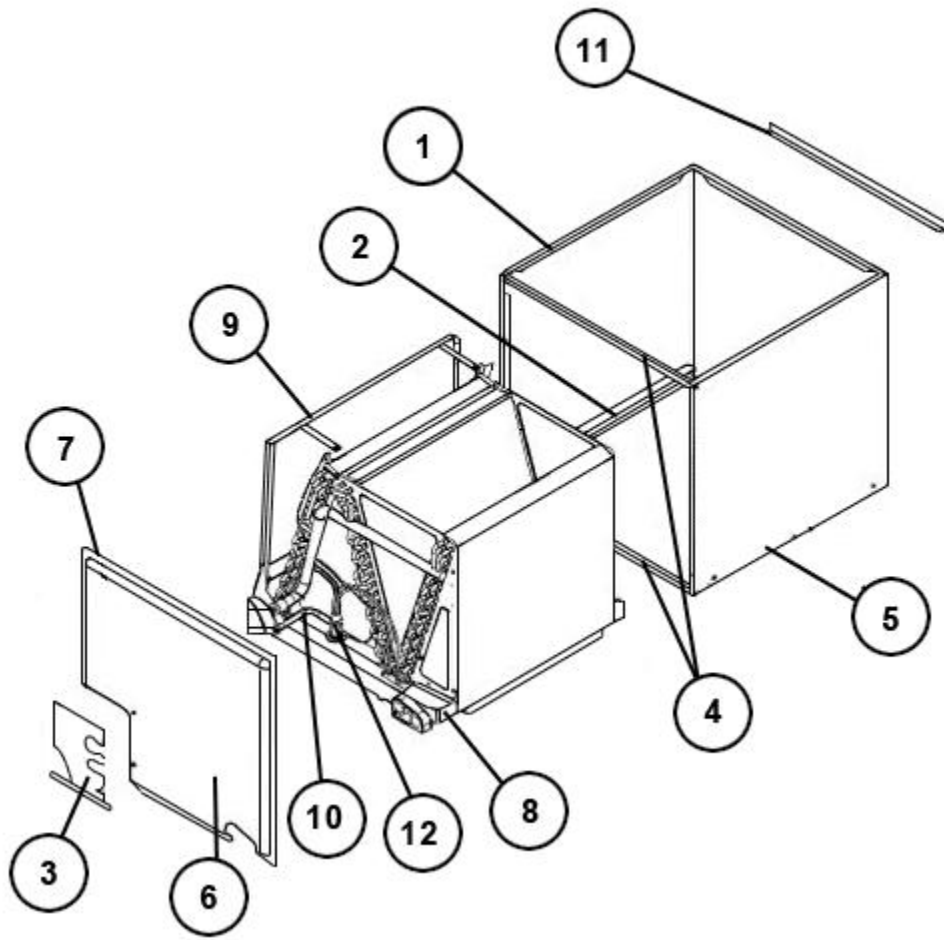

Active Coils

RCFM-HM4824CC

Parts List
29-March-2013

*This parts list is current as of the above revision date.
See <http://www.rheempartslists.net/92-42800-RCFM-HM4824CC.pdf> for the current revision.*

No.	Notes	Part Description	Part No.
1		Cabinet - Platinum	AE-101126-06
1		Cabinet - Dark Gray	AE-101126-36
2		Short Coil Rail	AE-101127-01
3		Access Panel - Platinum	AE-101132-01
3		Access Panel - Dark Gray	AE-101132-31
4		Cabinet Brace (2)	AE-101134-04
5		Long Coil Rail	AE-101127-01
6		Coil Door - Platinum	AE-101707-06
6		Coil Door - Dark Gray	AE-101707-36
7		Poron Gasket	68-42246-03
		Drain Plug	68-100070-01
8	Stk	Drain Pan - Vertical	68-101130-04
9	Stk	Drain Pan - Horizontal (Green)	AE-101128-02
9	Stk	Drain Pan - Horizontal (Dark Gray)	AE-101128-32
10		Elbow	AE-101977-04
11		23-3/8 in. Duct Flange (4)	AE-101048-08
12	Stk	TXV	61-102993-02
		Horizontal Adapter Kit - includes drain pan, shields, and straps	RXHH-A04
		Distributor Assembly	83-100051-05

Cased Coil Assembly