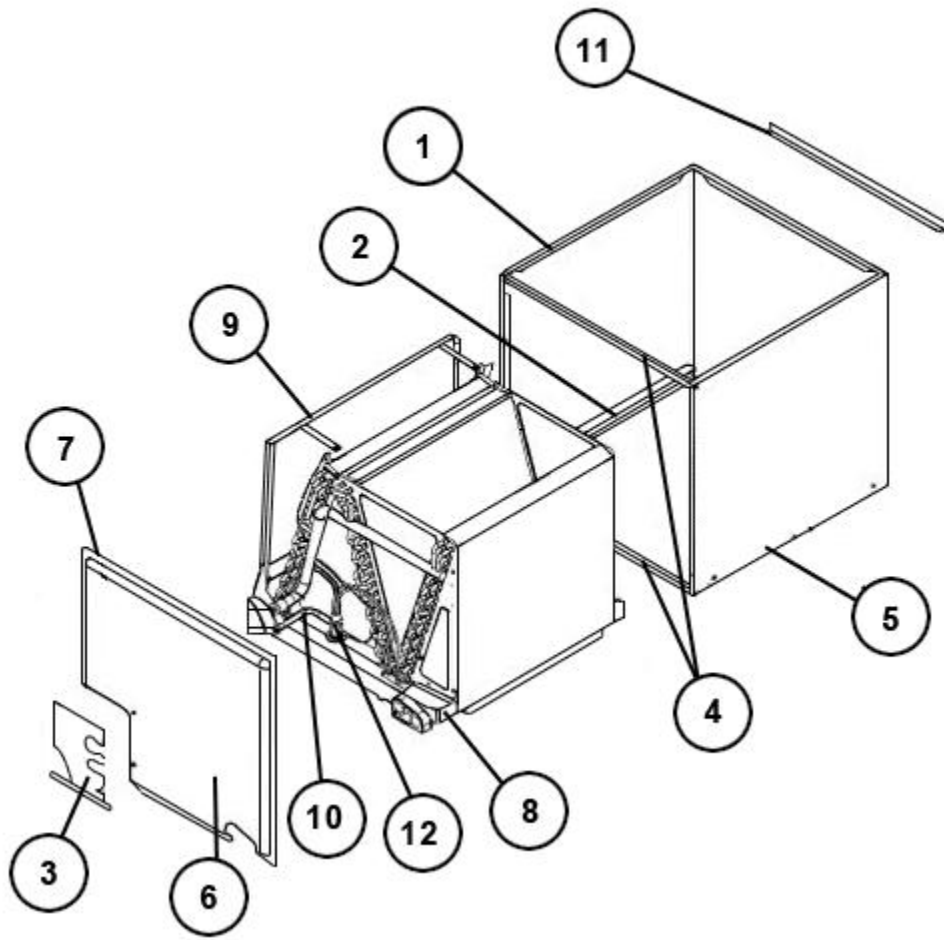

# RCFM-HM4824AC

Parts List  
29-March-2013

*This parts list is current as of the above revision date.  
See <http://www.rheempartslists.net/92-42800-RCFM-HM4824AC.pdf> for the current revision.*

No.	Notes	Part Description	Part No.
1		Cabinet	AE-101126-06
2		Short Coil Rail	AE-101127-01
3		Access Panel	AE-101132-01
4		Cabinet Brace (2)	AE-101134-04
5		Long Coil Rail	AE-101127-01
6		Coil Door	AE-101707-06
7		Poron Gasket	68-42246-03
		Drain Plug	68-100070-01
8	Stk	Drain Pan - Vertical	68-101130-04
9	Stk	Drain Pan - Horizontal	AE-101128-02
10		Elbow (90 deg)	82-101977-01
11		23-3/8 in. Duct Flange (4) - After M2207	AE-101048-08
11		19-1/4 in. Duct Flange (2) - Before M2207	AE-101048-02
12	Stk	TXV	611023
		Strainer - Before M1907	83-26020-04
		Strainer - After M1907	83-25316-02
		Horizontal Adapter Kit - includes drain pan, shields, and straps	RXHH-A04

Cased Coil Assembly