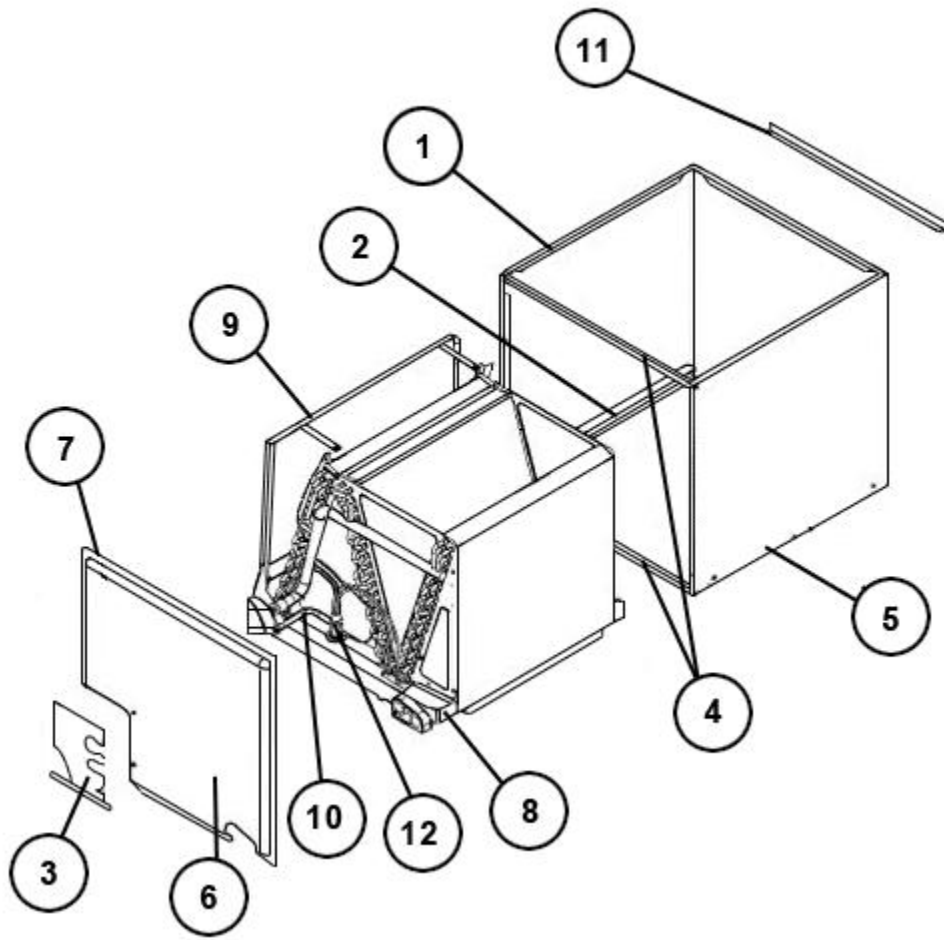

Active Coils

RCFM-HM3617AC

Parts List
29-March-2013

*This parts list is current as of the above revision date.
See <http://www.rheempartslists.net/92-42800-RCFM-HM3617AC.pdf> for the current revision.*

No.	Notes	Part Description	Part No.
1		Cabinet	AE-101126-02
2		Short Coil Rail	AE-101127-01
3		Access Panel	AE-101132-01
4		Cabinet Brace (2)	AE-101134-02
5		Long Coil Rail	AE-101127-01
6		Coil Door	AE-101707-02
7		Poron Gasket	68-42246-03
		Drain Plug	68-100070-01
8	Stk	Drain Pan - Vertical	68-101130-02
9	Stk	Drain Pan - Horizontal	AE-101128-01
10		Elbow (90 deg)	82-101977-01
11		23-3/8 in. Duct Flange (4) - After M2207	AE-101048-08
11		19-1/4 in. Duct Flange (2) - Before M2207	AE-101048-02
12	Stk	TXV	611021
		Strainer - Before M1907	83-26020-04
		Strainer - After M1907	83-25316-02
		Horizontal Adapter Kit - includes drain pan, shields, and straps	RXHH-A03

Cased Coil Assembly