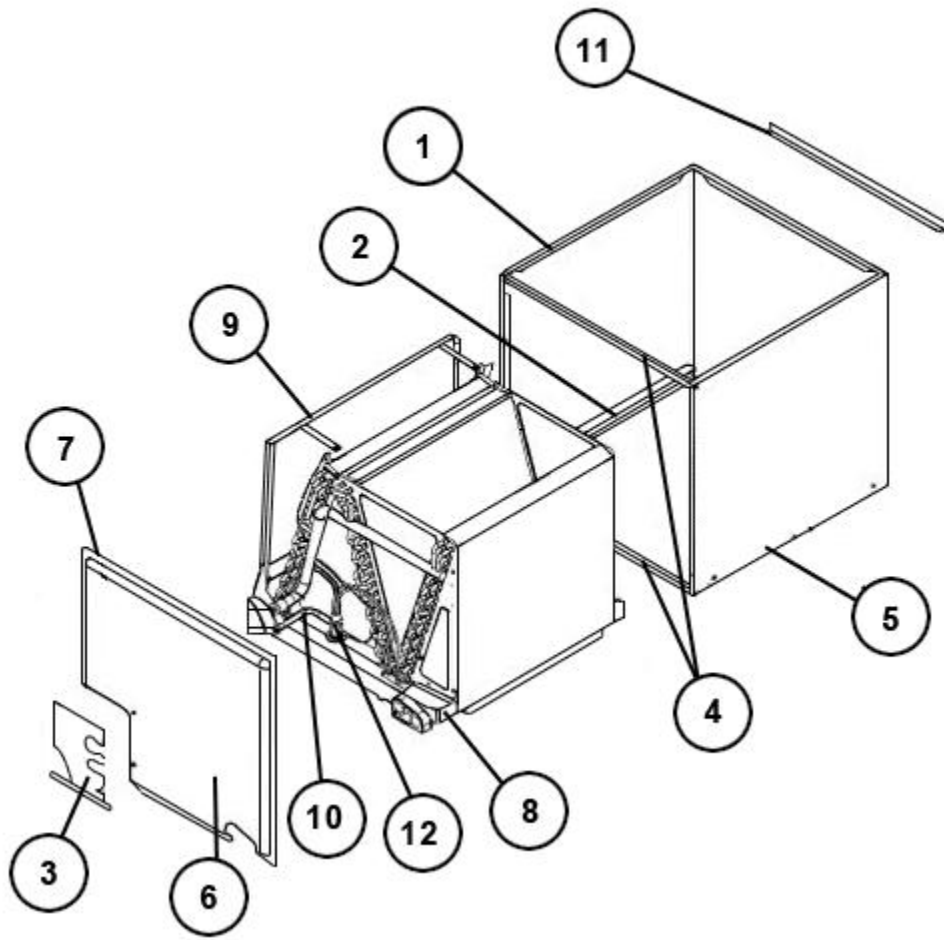

# RCFM-HM2417AC

Parts List  
29-March-2013

*This parts list is current as of the above revision date.  
See <http://www.rheempartslists.net/92-42800-RCFM-HM2417AC.pdf> for the current revision.*

No.	Notes	Part Description	Part No.
1		Cabinet	AE-101126-02
2		Short Coil Rail	AE-101127-01
3		Access Panel	AE-101132-01
4		Cabinet Brace (2)	AE-101134-02
5		Long Coil Rail	AE-101550-01
6		Coil Door	AE-101707-02
7		Poron Gasket	68-42246-03
		Drain Plug	68-100070-01
8	Stk	Drain Pan - Vertical	68-101130-02
9	Stk	Drain Pan - Horizontal	AE-101128-01
10		Elbow (90 deg)	82-101977-01
11		23-3/8 in. Duct Flange (4) - After M2207	AE-101048-08
11		19-1/4 in. Duct Flange (2) - Before M2207	AE-101048-02
12	Stk	TXV	611020
		Strainer - Before M1907	83-26020-04
		Strainer - After M1907	83-25316-02
		Horizontal Adapter Kit - includes drain pan, shields, and straps	RXHH-A03

Cased Coil Assembly