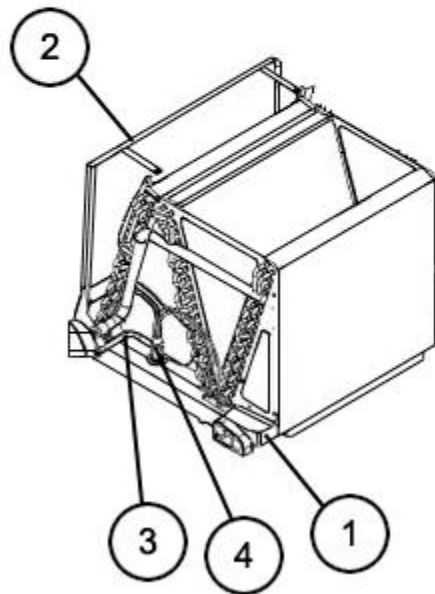

Active Coils

RCFL-HU6024TU

Parts List
17-February-2014

*This parts list is current as of the above revision date.
See <http://www.rheempartslists.net/92-42800-RCFL-HU6024TU.pdf> for the current revision.*

No.	Notes	Part Description	Part No.
		Drain Plug	68-100070-01
1		Drain Pan - Vertical	68-101130-04
2		Drain Pan - Horizontal	N/A
4		Elbow	AE-101977-04
3		TXV	61-102993-03
		Coil Brace	AE-101737-01
		Distributor Assembly	83-100051-05