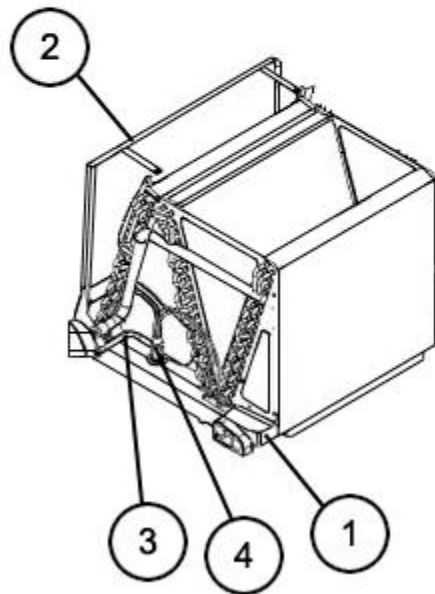

Active Coils

RCFL-HU4824TU

Parts List
17-February-2014

*This parts list is current as of the above revision date.
See <http://www.rheempartslists.net/92-42800-RCFL-HU4824TU.pdf> for the current revision.*

No.	Notes	Part Description	Part No.
		Drain Plug	68-100070-01
1		Drain Pan - Vertical	68-101130-04
2		Drain Pan - Horizontal	N/A
4		Elbow	AE-101977-04
3		TXV	61-102993-02
		Distributor Assembly	83-100051-05