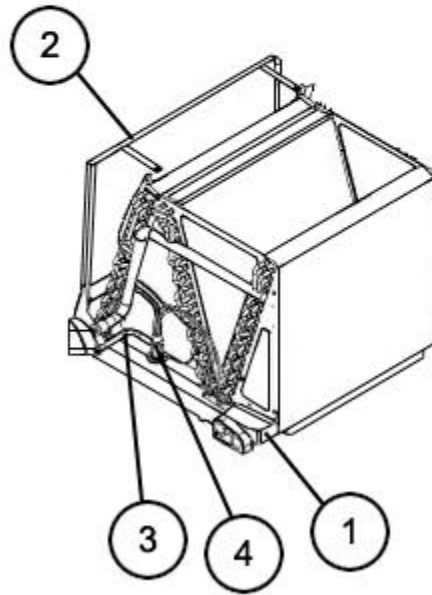

# RCFL-HU4821TU

Parts List  
17-February-2014

*This parts list is current as of the above revision date.  
See <http://www.rheempartslists.net/92-42800-RCFL-HU4821TU.pdf> for the current revision.*

No.	Notes	Part Description	Part No.
		Drain Plug	68-100070-01
1		Drain Pan - Vertical	68-101130-03
2		Drain Pan - Horizontal	N/A
4		Elbow	AE-101977-04
3		TXV	61-102993-02
		Distributor Assembly	83-100051-05