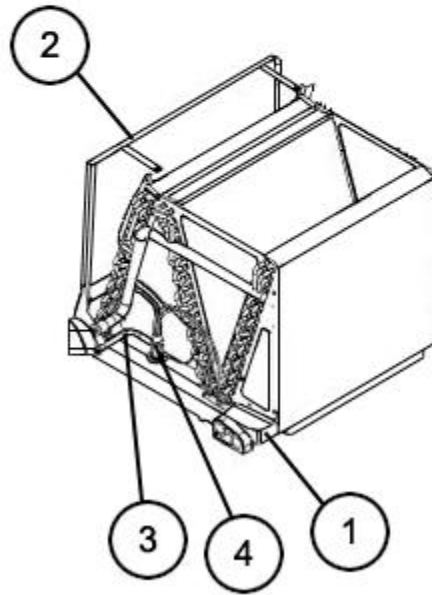

# RCFL-HU3824TU

Parts List  
17-February-2014

*This parts list is current as of the above revision date.  
See <http://www.rheempartslists.net/92-42800-RCFL-HU3824TU.pdf> for the current revision.*

No.	Notes	Part Description	Part No.
		Drain Plug	68-100070-01
1		Drain Pan - Vertical	68-101130-04
2		Drain Pan - Horizontal	N/A
4		Elbow	AE-101977-04
3		TXV	61-103652-01
		Distributor Assembly	83-100051-05