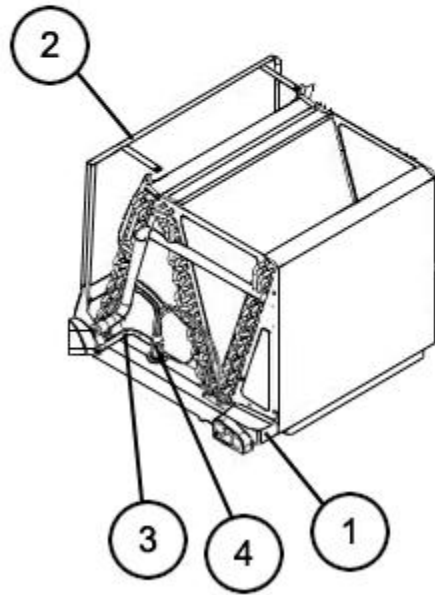

Active Coils

RCFL-HU3821TU

Parts List
17-February-2014

*This parts list is current as of the above revision date.
See <http://www.rheempartslists.net/92-42800-RCFL-HU3821TU.pdf> for the current revision.*

No.	Notes	Part Description	Part No.
		Drain Plug	68-100070-01
1		Drain Pan - Vertical	68-101130-03
2		Drain Pan - Horizontal	N/A
4		Elbow	AE-101977-04
3		TXV	61-102993-01
		Distributor Assembly	83-100051-05