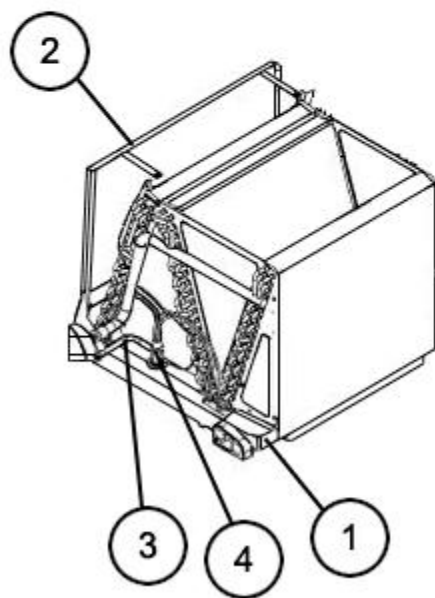

Active Coils

RCFL-HU3621TU

Parts List
17-February-2014

*This parts list is current as of the above revision date.
See <http://www.rheempartslists.net/92-42800-RCFL-HU3621TU.pdf> for the current revision.*

No.	Notes	Part Description	Part No.
		Drain Plug	68-100070-01
1		Drain Pan - Vertical	68-101130-03
2		Drain Pan - Horizontal	N/A
4		Elbow	AE-101977-04
3		TXV	61-102993-01
		Distributor Assembly	83-100051-04