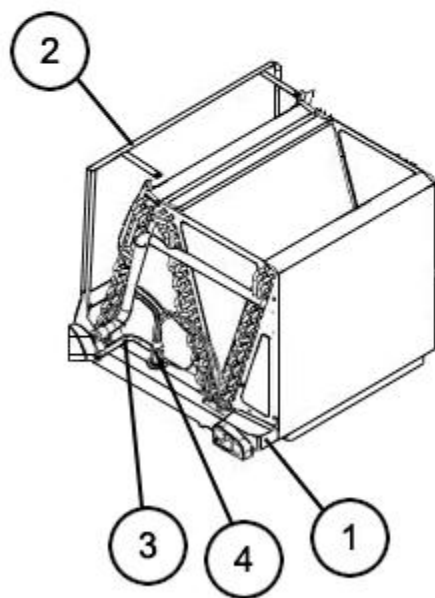

# RCFL-HU3617TU

Parts List  
17-February-2014

*This parts list is current as of the above revision date.  
See <http://www.rheempartslists.net/92-42800-RCFL-HU3617TU.pdf> for the current revision.*

No.	Notes	Part Description	Part No.
		Drain Plug	68-100070-01
1		Drain Pan - Vertical	68-101130-02
2		Drain Pan - Horizontal	N/A
4		Elbow	AE-101977-04
3		TXV	61-102993-01
		Distributor Assembly	83-100051-04